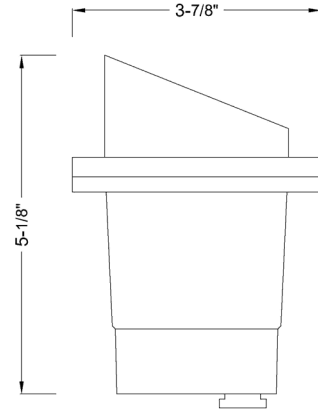

WL-181-BK
WL-181-BR

WELL LIGHTS WITH LED LAMPS

ELECTRICAL SPECIFICATIONS:

- Voltage: 12VAC/DC
- Wattage: 5W
- Efficacy: 80LM/W

HOUSING SPECIFICATIONS:

- Die Cast Aluminum, Black /Bronze Finish
- Silicon-filled wire nuts
- 3FT. SPT-2 18AWG Lead Wire
- IP rating: IP67, Suitable for wet Locations

CERTIFICATIONS:

DIMENSIONS:

MODEL	WATTS	VOLTAGE	LUMENS	COLOR TEMP
WL-181-BK	5W	12VAC/DC	400LM	3000K
WL-181-BR	5W	12VAC/DC	400LM	3000K

ACCESSORIES INCLUDED:

Silicon-filled wire nuts

3FT. SPT-2 18AWG Lead Wire

LIGHTING SPECIFICATIONS:

- Light Source: MR16 Lamp Included (WESTGATE Part Number: MR16-400L-30K-D)
- Lens: Glass Lens
- Total lumens: 400LM
- Color temperature: 3000K
- Beam angle: 36°

WARRANTY: 1 years