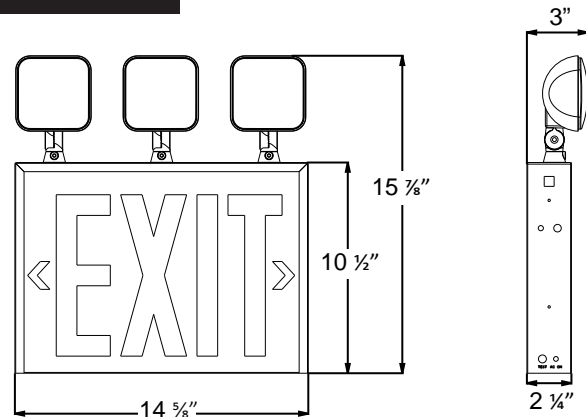

MOUNTING

- Knockouts on the back for wall mount.
- Mounting hardware provided for ceiling (2-head model) or end mount.
- Knockouts provided for conduit feed applications.

HOUSING

- Durable, powder-coated 20-gauge steel construction in white or black finish.
- Injection-molded, engineering grade, high-impact, thermoplastic heads.
- Field removable steel knockout chevron directional indicators on exit face.

DIMENSIONS

ELECTRICAL INFORMATION

MODEL NUMBER	INPUT WATTS (W)		INPUT AMPS (A)		BATTERY	REMOTE CAPACITY
	120V	277V	120V	277V		
PWHL-RLEDCNYXTE	5.2	6.2	0.06	0.04	9.6V	1.5W-3W

ORDERING INFORMATION

Sample Part Number: WHL-PRLEDCNYXTE1RW-42