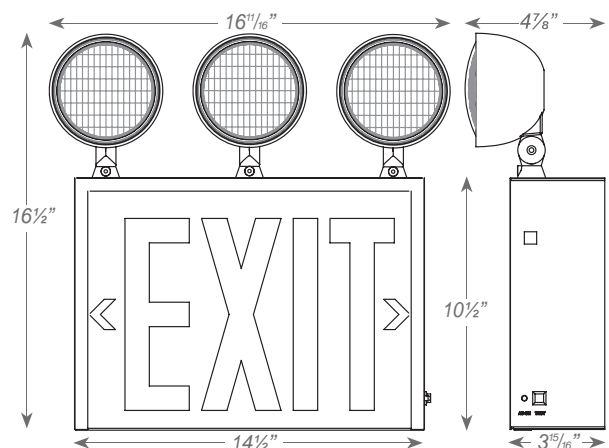

DIMENSIONS

Sample Part Number: **WHL-CNYXTE1RW3**

ORDERING INFORMATION

MODEL	No. of FACES	LETTER COLOR	HOUSING COLOR	No. of HEADS
CNYXTE	1 Single Face	R Red	W White B Black	3 Standard NH No Lamp Heads

Warehouse-Lighting.com
2750 South 163rd St
New Berlin, WI 53151

Warehouse-Lighting.com
Phone: 888-454-4480
info@warehouse-lighting.com

WAREHOUSE-LIGHTING.COM

WHL-CNYXTE