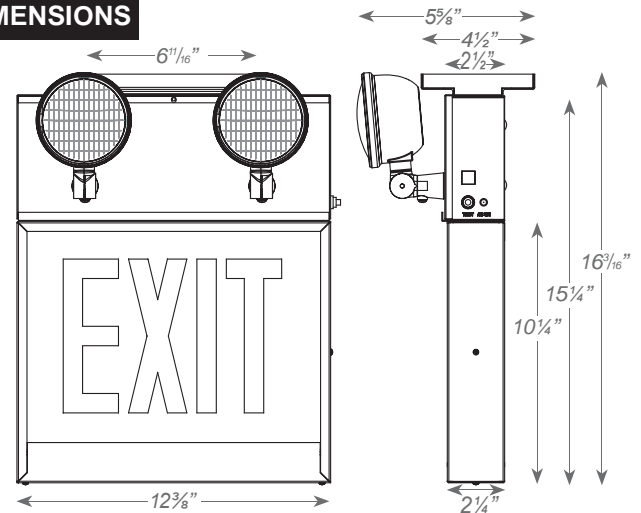

### MOUNTING

- Mounting canopy included for top or end mount.
- Universal knockout pattern on back plate for wall mount.

### HOUSING

- Durable, powder-coated 20-gauge steel construction in white or black finish.
- Single or double face configurations.

### OPTIONS

- RC: Remote capacity of up to 10.0 watts.

### DIMENSIONS