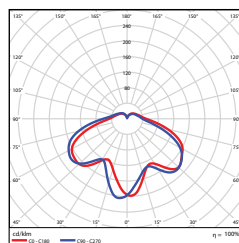

VAPOR TIGHT JELLY JAR

WALL & AREA LUMINAIRES

ORDERING

Watts (W)	Ordering Code	Description	CCT (K)	Lumens (Lm)	Equiv. Wattage (W)	Mount	IP65 Rated	Energy Star
20	7604	LED-FXVTJ20/830/MV-WM	3000K	1,713	150	Wall	•	•
20	7605	LED-FXVTJ20/840/MV-WM	4000K	1,713	150	Wall	•	•
20	7606	LED-FXVTJ20/830/MV-CM	3000K	1,713	150	Ceiling	•	•
20	7607	LED-FXVTJ20/840/MV-CM	4000K	1,713	150	Ceiling	•	•

DIMENSIONS

20W - Wall Mount 3.80-lbs

20W - Ceiling Mount 3.80-lbs

ACCESSORIES (Ordered Separately)

Replacement Lens

P10169 LENS-VTJ
(Replacement Lens for Vapor Tight Jelly Jar)

PHOTOMETRICS CHART

20 Watt Energy Star

Center Beam fc	Beam Width
2.5R	59.6 fc 20.4 ft 20.3 ft
5.0R	14.9 fc 40.0 ft 40.7 ft
7.5R	6.62 fc 61.2 ft 61.0 ft
10.0R	3.73 fc 81.6 ft 81.4 ft
12.5R	2.38 fc 102.0 ft 101.7 ft
15.0R	1.66 fc 122.4 ft 122.0 ft