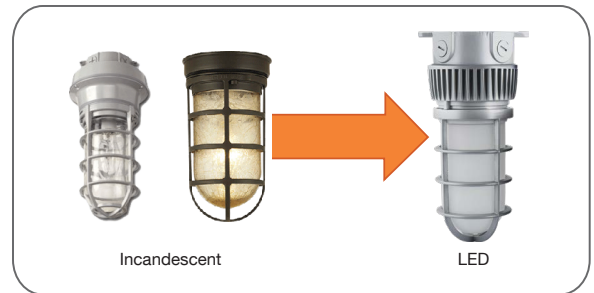

VTJ VAPOR TIGHT JELLY JAR

DESCRIPTION

naturaLED® VaporTight Jelly Jar (VTJ) are designed to replace incandescent and CFL fixtures with long-lasting illumination over doorways, scaffolding, construction sites, and many more applications. Our naturaLED® LED VaporTight Jelly Jars are IP65 Rated against ingress of dust, pressurized water and harsh environments. Constructed with cast aluminum housing and glass lens. Available in two different mounting options: ceiling and wall, 65% less energy and zero maintenance cost for up to 50,000+ average life hours.

APPLICATIONS

Warehouse , Security, Pathway, Doorway, Scaffolding, Fire Hydrants, Construction Sites Lighting

FEATURES

- Energy Star Qualified
- ETL Listed
- IP65 Rated
- Frosted glass diffuser provides you glare-free light
- High efficacy with 90 lumen per watt
- High- temperature silicone gasket protects against moisture and dust
- Color Temp: 3000K, 4000K
- Input line voltage: 120-277V
- CRI: 80
- Surge Protection: 2KV
- Available in wall or ceiling mount
- Material: die cast aluminum / glass
- Four 1/2" conduit entries for easy wiring
- Operating temperature: - 4°F - 122°F
- 5 Year Warranty
- Finish: Silver

Replace Incandescent and CFL with LED

SAMPLE NUMBER LED-FXVTJ20/830/MV-WM

STYLE	FAMILY	SERIES	WATTAGE	CRI/COLOR TEMP	MV	WM
LED	FX	VTJ	20	830	MV	WM
LED Lighting	Fixture	Vapor Tight Jelly Jar	20 Watt	CRI 80 3000K	Multiple Voltage	Wall Mounting (CM) Ceiling Mounting