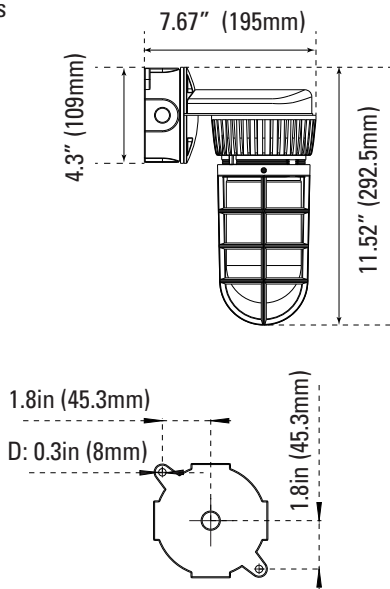

VAPOR TIGHT JELLY JAR

WALL & AREA LUMINAIRES

ORDERING

Watts (W)	Ordering Code	Description	CCT (K)	Lumens (Lm)	Equiv. Wattage (W)	Mount	IP65 Rated	Energy Star
20	7604	LED-FXVTJ20/830/MV-WM	3000K	1,713	150	Wall	•	•
20	7605	LED-FXVTJ20/840/MV-WM	4000K	1,713	150	Wall	•	•
20	7606	LED-FXVTJ20/830/MV-CM	3000K	1,713	150	Ceiling	•	•
20	7607	LED-FXVTJ20/840/MV-CM	4000K	1,713	150	Ceiling	•	•

DIMENSIONS

20W - Wall Mount 3.80-lbs

20W - Ceiling Mount 3.80-lbs

ACCESSORIES (Ordered Separately)

Replacement Lens

P10169 LENS-VTJ
(Replacement Lens for Vapor Tight Jelly Jar)

PHOTOMETRICS CHART

20 Watt Energy Star

Center Beam fc	Beam Width
2.5R	59.6 fc 20.4 ft 20.3 ft
5.0R	14.9 fc 40.0 ft 40.7 ft
7.5R	6.62 fc 61.2 ft 61.0 ft
10.0R	3.73 fc 81.6 ft 81.4 ft
12.5R	2.38 fc 102.0 ft 101.7 ft
15.0R	1.66 fc 122.4 ft 122.0 ft