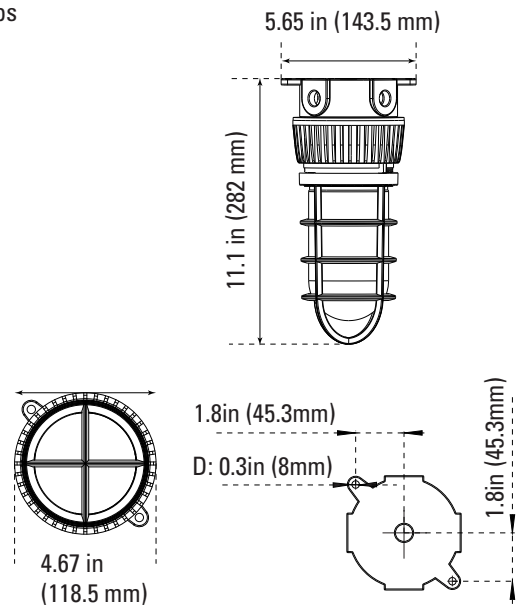

VAPOR TIGHT JELLY JAR

WALL & AREA LUMINAIRES

ORDERING

Watts (W)	Ordering Code	Description	CCT (K)	Lumens (Lm)	Equiv. Wattage (W)	Mount	IP65 Rated	Energy Star
20	7604	LED-FXVTJ20/830/MV-WM	3000K	1,713	150	Wall	•	•
20	7605	LED-FXVTJ20/840/MV-WM	4000K	1,713	150	Wall	•	•
20	7606	LED-FXVTJ20/830/MV-CM	3000K	1,713	150	Ceiling	•	•
20	7607	LED-FXVTJ20/840/MV-CM	4000K	1,713	150	Ceiling	•	•

DIMENSIONS

20W - Wall Mount 3.80-lbs

20W - Ceiling Mount 3.80-lbs

ACCESSORIES (Ordered Separately)

Replacement Lens

P10169 LENS-VTJ
(Replacement Lens for Vapor Tight Jelly Jar)

PHOTOMETRICS CHART

20 Watt Energy Star

Center Beam fc	Beam Width
2.5R	59.6 fc 20.4 ft 20.3 ft
5.0R	14.9 fc 40.0 ft 40.7 ft
7.5R	6.62 fc 61.2 ft 61.0 ft
10.0R	3.73 fc 81.6 ft 81.4 ft
12.5R	2.38 fc 102.0 ft 101.7 ft
15.0R	1.66 fc 122.4 ft 122.0 ft