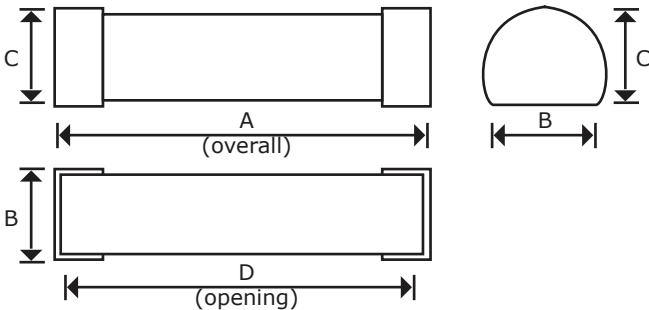

**Attributes**

By utilizing our spring clips with a standard strip fixture, a low cost luminaire with a high perceived value can be achieved.

**Diffuser**

The diffuser assembly consists of a solid white, clear fluted, or white fluted profile mated to a choice of end cap sizes and colors. We have expanded the range of offerings on the End Cap Bar series to include a new Frosted Ribbed Diffuser. The new diffusers give the appearance of frosted glass, while maintaining the shipping and usage durability of acrylic. The diffuser is available with full range of standard caps, narrow caps, inclusive of all marble colors and trim options. The following information is used to specify the Frosted Ribbed Diffuser.

**Mounting**

The spring clips, when fastened to the strip fixture, creates a pressure fit mounting method, allowing the completed luminaire to be suitable for either vertical or horizontal wall mounts.

**DIMENSIONS**

**Standard End Cap (1 1/2" wide) - EC**

Series	A	B	C	D
VAN 24L	25 1/2	4 3/4	4	24 1/8
VAN 36L	37 1/2	4 3/4	4	36 1/8
VAN 48L	49 1/2	4 3/4	4	48 1/8

**Narrow End Cap (1/2" wide) - ECN**

Series	A	B	C	D
VANW 24L	25 1/2	4 3/4	4	25
VANW 36L	37 1/2	4 3/4	4	37
VANW 48L	49 1/2	4 3/4	4	49