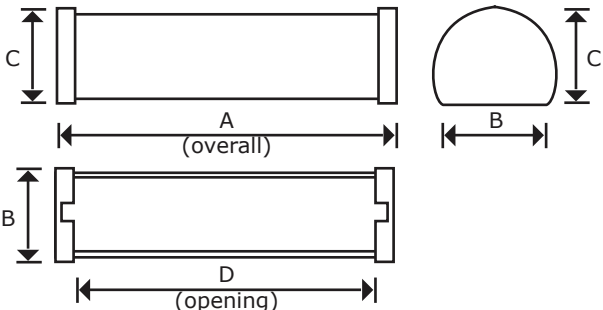

**Attributes**

By utilizing our spring clips with a standard strip fixture, a low cost luminaire with a high perceived value can be achieved.

**Diffuser**

The diffuser assembly consists of a solid white, clear fluted, or white fluted profile mated to a choice of end cap sizes and colors. We have expanded the range of offerings on the End Cap Bar series to include a new Frosted Ribbed Diffuser. The new diffusers give the appearance of frosted glass, while maintaining the shipping and usage durability of acrylic. The diffuser is available with full range of standard caps, narrow caps, inclusive of all marble colors and trim options. The following information is used to specify the Frosted Ribbed Diffuser.

**Mounting**

The spring clips, when fastened to the strip fixture, creates a pressure fit mounting method, allowing the completed luminaire to be suitable for either vertical or horizontal wall mounts.

**DIMENSIONS**

**Standard End Cap (1 1/2" wide) - EC**

Series	A	B	C	D
VAN 24L	25 1/2	4 3/4	4	24 1/8
VAN 36L	37 1/2	4 3/4	4	36 1/8
VAN 48L	49 1/2	4 3/4	4	48 1/8

**Narrow End Cap (1/2" wide) - ECN**

Series	A	B	C	D
VANW 24L	25 1/2	4 3/4	4	25
VANW 36L	37 1/2	4 3/4	4	37
VANW 48L	49 1/2	4 3/4	4	49