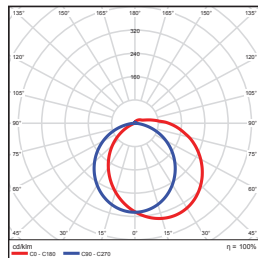

ORDERING

Watts (W)	Ordering Code	Description	CCT (K)	Lumens (Lm)	Equiv. Wattage (W)	Size	Damp Location
4	7591	LED-FXUC4/9FR/930	3000K	260	13	9"	•
4	7592	LED-FXUC4/9FR/940	4000K	260	13	9"	•
7	7600	LED-FXUC7/18FR/930	3000K	420	18	18"	•

DIMENSIONS

4W (9-inch)
0.42-lbs

7W (18-inch)
0.84-lbs

PHOTOMETRICS CHART

4W (9-inch)

Center Beam (ft)	Beam Width (ft)
1.7ft	29.9 ft 4.9 ft 4.5 ft
3.3ft	7.94 ft 9.4 ft 9.0 ft
5.0ft	3.46 ft 14.3 ft 13.6 ft
6.7ft	1.93 ft 19.1 ft 18.2 ft
8.3ft	1.25 ft 23.7 ft 22.6 ft
10.0ft	0.86 ft 28.5 ft 27.2 ft

Vert. Spread: 109.9°
Horiz. Spread: 107.3°

7W (18-inch)

Center Beam (ft)	Beam Width (ft)
1.7ft	44.0 ft 5.0 ft 4.7 ft
3.3ft	11.7 ft 9.5 ft 9.1 ft
5.0ft	5.09 ft 14.6 ft 13.8 ft
6.7ft	2.83 ft 19.5 ft 18.5 ft
8.3ft	1.85 ft 24.2 ft 22.9 ft
10.0ft	1.27 ft 29.1 ft 27.6 ft