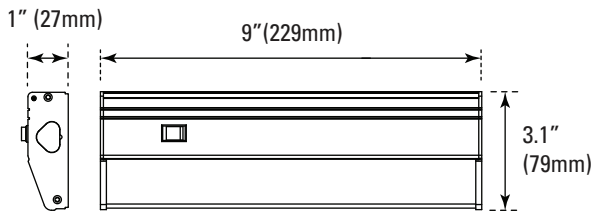

ORDERING

Watts (W)	Ordering Code	Description	CCT (K)	Lumens (Lm)	Equiv. Wattage (W)	Size	Damp Location
4	7591	LED-FXUC4/9FR/930	3000K	260	13	9"	•
4	7592	LED-FXUC4/9FR/940	4000K	260	13	9"	•
7	7600	LED-FXUC7/18FR/930	3000K	420	18	18"	•

ACCESSORIES (Ordered Separately)

10" Quick Connector
P10151 QC-FXUC-10IN
(10" Extended Quick Connector)

3' Power Cable
P10152 PWC-FXUC-3FT
(3' Power Cable)

Quick Connector
P10180 QC-FXUC-SRT
(Quick connection)

DIMENSIONS

4W (9-inch)
0.42-lbs

7W (18-inch)
0.84-lbs

PHOTOMETRICS CHART

4W (9-inch)

Center Beam (ft)	Beam Width (ft)
1.7ft	29.9 ft 4.9 ft 4.5 ft
3.3ft	7.94 ft 9.4 ft 9.0 ft
5.0ft	3.46 ft 14.3 ft 13.6 ft
6.7ft	1.93 ft 19.1 ft 18.2 ft
8.3ft	1.25 ft 23.7 ft 22.6 ft
10.0ft	0.86 ft 28.5 ft 27.2 ft

Vert. Spread: 109.9°
Horiz. Spread: 107.3°

7W (18-inch)

Center Beam (ft)	Beam Width (ft)
1.7ft	44.0 ft 5.0 ft 4.7 ft
3.3ft	11.7 ft 9.5 ft 9.1 ft
5.0ft	5.09 ft 14.6 ft 13.8 ft
6.7ft	2.83 ft 19.5 ft 18.5 ft
8.3ft	1.85 ft 24.2 ft 22.9 ft
10.0ft	1.27 ft 29.1 ft 27.6 ft