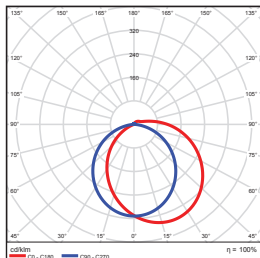

ORDERING

Watts (W)	Ordering Code	Description	CCT (K)	Lumens (Lm)	Equiv. Wattage (W)	Size	Damp Location
4	7591	LED-FXUC4/9FR/930	3000K	260	13	9"	•
4	7592	LED-FXUC4/9FR/940	4000K	260	13	9"	•
7	7600	LED-FXUC7/18FR/930	3000K	420	18	18"	•

DIMENSIONS

4W (9-inch)
0.42-lbs

7W (18-inch)
0.84-lbs

PHOTOMETRICS CHART

4W (9-inch)

Center Beam (ft)	Beam Width (ft)
1.7ft	29.9 ft 4.9 ft 4.5 ft
3.3ft	7.94 ft 9.4 ft 9.0 ft
5.0ft	3.46 ft 14.3 ft 13.6 ft
6.7ft	1.93 ft 19.1 ft 18.2 ft
8.3ft	1.25 ft 23.7 ft 22.6 ft
10.0ft	0.86 ft 28.5 ft 27.2 ft

Vert. Spread: 109.9°
Horiz. Spread: 107.3°

7W (18-inch)

Center Beam (ft)	Beam Width (ft)
1.7ft	44.0 ft 5.0 ft 4.7 ft
3.3ft	11.7 ft 9.5 ft 9.1 ft
5.0ft	5.09 ft 14.6 ft 13.8 ft
6.7ft	2.83 ft 19.5 ft 18.5 ft
8.3ft	1.85 ft 24.2 ft 22.9 ft
10.0ft	1.27 ft 29.1 ft 27.6 ft