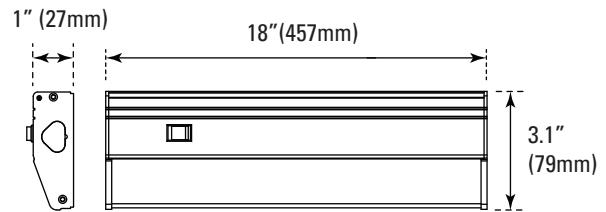

ORDERING

Watts (W)	Ordering Code	Description	CCT (K)	Lumens (Lm)	Equiv. Wattage (W)	Size	Damp Location
4	7591	LED-FXUC4/9FR/930	3000K	260	13	9"	•
4	7592	LED-FXUC4/9FR/940	4000K	260	13	9"	•
7	7600	LED-FXUC7/18FR/930	3000K	420	18	18"	•

ACCESSORIES (Ordered Separately)

10" Quick Connector
P10151 QC-FXUC-10IN
(10" Extended Quick Connector)

3' Power Cable
P10152 PWC-FXUC-3FT
(3' Power Cable)

Quick Connector
P10180 QC-FXUC-SRT
(Quick connection)

DIMENSIONS

4W (9-inch)
0.42-lbs

7W (18-inch)
0.84-lbs

PHOTOMETRICS CHART

4W (9-inch)

Center Beam (ft)	Beam Width (ft)
1.7ft	29.9 ft 4.9 ft 4.5 ft
3.3ft	7.94 ft 9.4 ft 9.0 ft
5.0ft	3.46 ft 14.3 ft 13.6 ft
6.7ft	1.93 ft 19.1 ft 18.2 ft
8.3ft	1.25 ft 23.7 ft 22.6 ft
10.0ft	0.86 ft 28.5 ft 27.2 ft

Vert. Spread: 109.9°
Horiz. Spread: 107.3°

7W (18-inch)

Center Beam (ft)	Beam Width (ft)
1.7ft	44.0 ft 5.0 ft 4.7 ft
3.3ft	11.7 ft 9.5 ft 9.1 ft
5.0ft	5.09 ft 14.6 ft 13.8 ft
6.7ft	2.83 ft 19.5 ft 18.5 ft
8.3ft	1.85 ft 24.2 ft 22.9 ft
10.0ft	1.27 ft 29.1 ft 27.6 ft