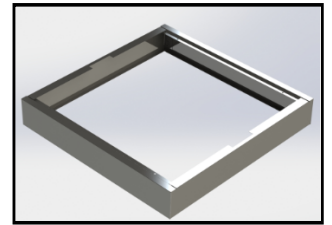

T E X A S

F L U O R E S C E N T S

UCLL 1x4

NGF 'Nqy 'Rt qPig'Egpgvt 'Dcungv
Tgegugf 'qt 'Uwt lrcg'O qwpv

FEATURES & SPECIFICATIONS

INTENDED USE

Low profile LED center lens fixtures are ideal for shallow plenum spaces. Specification grade, direct / indirect center diffuser appearance luminaire provides smooth and uniform ambient lighting for all commercial and industrial buildings with recessed configurations. Reflected light from matte surfaces provide a softened "sky light" appearance to the modern office environment. Linear ribbed lens encloses the LED array and is designed to maximize efficiency and minimize glare.

SIZE W x L x H in inches

11.7"W x 47.8"L x 3.25"D

MATERIALS & FEATURES

Housing is die-formed and embossed code 22 gage steel. Luminaire body finish is high reflectance baked white enamel, with matte white re-reflectors. Wiring knockouts are provided on the back of housing. Center diffuser snaps into place; no tools are required for removal. Diffuser is ribbed acrylic lens provides increased light output.

- Direct / indirect mimics "sky light" appearance
- Matte white reflective surfaces for soft, uniform light distribution

Specially designed lens (LL) for LED Array to provide enhanced light transmission while minimizing glare and LED diode shadows.