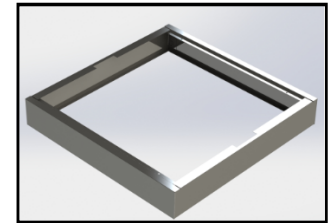

UCLL 2x4

LED Low Profile Center Basket Recessed or Surface Mount

FEATURES & SPECIFICATIONS

INTENDED USE

Low profile LED center lens fixtures are ideal for shallow plenum spaces. Specification grade, direct / indirect center diffuser appearance luminaire provides smooth and uniform ambient lighting for all commercial and industrial buildings with recessed configurations. Reflected light from matte surfaces provide a softened “sky light” appearance to the modern office environment. Linear ribbed lens encloses the LED array and is designed to maximize efficiency and minimize glare.

SIZE W x L x H in inches

24”W x 48”L x 3.25”D

MATERIALS & FEATURES

Housing is die-formed and embossed code 22 gage steel. Luminaire body finish is high reflectance baked white enamel, with matte white re-reflectors. Wiring knockouts are provided on the back of housing. Center diffuser snaps into place; no tools are required for removal. Diffuser is ribbed acrylic lens provides increased light output.

Specially designed lens (LL) for LED Array to provide enhanced light transmission while minimizing glare and LED diode shadows.

Shroud for surface mounted.

- Matte white reflective surfaces for soft, uniform light distribution