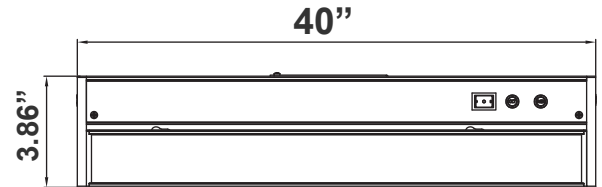

Note: _____

Type: _____

3.86"(H) X 40"(W) X 1"(D)

Illuminate your space with our RGBW & 3CCT Under Cabinet Light, featuring 9 dynamic modes for versatile lighting. With push-button color control, easily switch between vibrant colors and adjustable white temperatures to suit any mood or task. Ideal for kitchens, offices, and more, this sleek fixture combines style with practical functionality.

Mechanical:

- Extruded Aluminum Housing With Glass lens
- Increase Energy Savings And Shorten Payback Period
- 5-Step Color-Temperature Switch on Front
- 3-Step Power & Brightness Switch on Front
 - On/Off
 - 50%
 - 100%
- 3/8" KOs Cable Connector Included Instant-on to Full Brightness
- Link Fixtures Together With A Linkable Connector
- Operating Temperature: -4 F° to 114 F°
- IP Rating: IP20