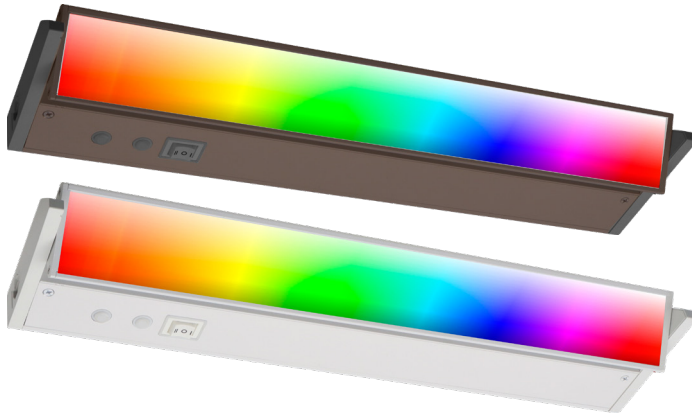

UCA SERIES UNDERCABINET LIGHTING

UCA-RGBW-PB-40-BR
UCA-RGBW-PB-40-WH

RGBW (9 MODES) & 3CCT UNDER CABINET LIGHT. PUSH-BUTTON COLOR CONTROL

MCT Multi Color Temperature (Selectable)

Customer Name: _____

Project Name: _____

Note: _____

Type: _____

3.86"(H) X 40"(W) X 1"(D)

Illuminate your space with our RGBW & 3CCT Under Cabinet Light, featuring 9 dynamic modes for versatile lighting. With push-button color control, easily switch between vibrant colors and adjustable white temperatures to suit any mood or task. Ideal for kitchens, offices, and more, this sleek fixture combines style with practical functionality.

Mechanical:

- Extruded Aluminum Housing With Glass lens
- Increase Energy Savings And Shorten Payback Period
- 5-Step Color-Temperature Switch on Front
- 3-Step Power & Brightness Switch on Front
 - On/Off
 - 50%
 - 100%
- 3/8" KOs Cable Connector Included Instant-on to Full Brightness
- Link Fixtures Together With A Linkable Connector
- Operating Temperature: -4 F° to 114 F°
- IP Rating: IP20

Lighting:

- Dimmable: Triac Dimmable
- Total Lumens: 1100LM
- Color Temperature: 3000K/4000K/5000K
- RGB MODES: Sky Blue/Red/Green/Blue /Yellow/Pink/Sapphire/RGB Slow Transition/RGB Jump Transition
- Color Rendering Index: >90
- Beam Angle: 110°
- Lifespan: 35,000 Hrs.