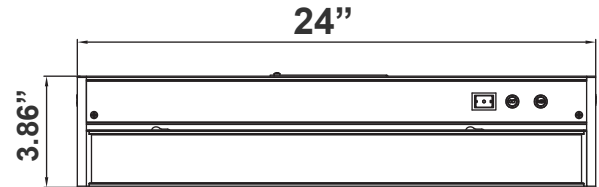

Project Name: \_\_\_\_\_

Note: \_\_\_\_\_

Type: \_\_\_\_\_

3.86"(H) X 24"(W) X 1"(D)

Illuminate your space with our RGBW & 3CCT Under Cabinet Light, featuring 9 dynamic modes for versatile lighting. With push-button color control, easily switch between vibrant colors and adjustable white temperatures to suit any mood or task. Ideal for kitchens, offices, and more, this sleek fixture combines style with practical functionality.