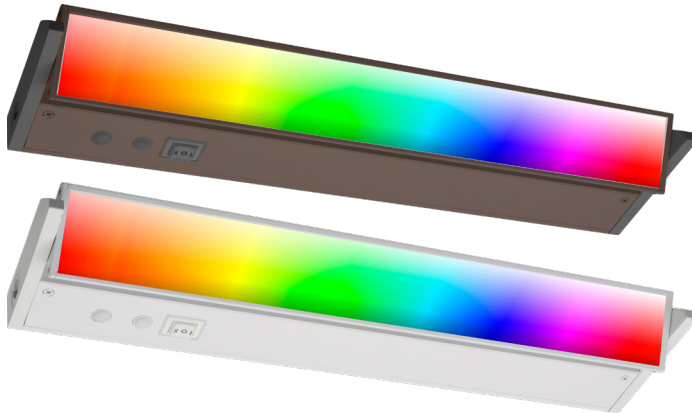

# UCA SERIES UNDERCABINET LIGHTING

UCA-RGBW-PB-24-BR  
UCA-RGBW-PB-24-WH

RGBW (9 MODES) & 3CCT UNDER CABINET LIGHT. PUSH-BUTTON COLOR CONTROL

**MCT** Multi Color Temperature (Selectable)

Customer Name: \_\_\_\_\_

Project Name: \_\_\_\_\_

Note: \_\_\_\_\_

Type: \_\_\_\_\_

3.86"(H) X 24"(W) X 1"(D)

Illuminate your space with our RGBW & 3CCT Under Cabinet Light, featuring 9 dynamic modes for versatile lighting. With push-button color control, easily switch between vibrant colors and adjustable white temperatures to suit any mood or task. Ideal for kitchens, offices, and more, this sleek fixture combines style with practical functionality.

### Mechanical:

- Extruded Aluminum Housing With Glass lens
- Increase Energy Savings And Shorten Payback Period
- 5-Step Color-Temperature Switch on Front
- 3-Step Power & Brightness Switch on Front
  - On/Off
  - 50%
  - 100%
- 3/8" KOs Cable Connector Included Instant-on to Full Brightness
- Link Fixtures Together With A Linkable Connector
- Operating Temperature: -4 F° to 114 F°
- IP Rating: IP20