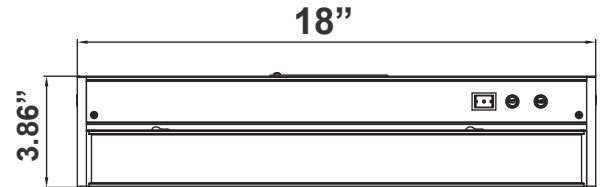

Note: _____

Type: _____

3.86"(H) X 18"(W) X 1"(D)

Illuminate your space with our RGBW & 3CCT Under Cabinet Light, featuring 9 dynamic modes for versatile lighting. With push-button color control, easily switch between vibrant colors and adjustable white temperatures to suit any mood or task. Ideal for kitchens, offices, and more, this sleek fixture combines style with practical functionality.

Mechanical:

- Extruded Aluminum Housing With Glass lens
- Increase Energy Savings And Shorten Payback Period
- 5-Step Color-Temperature Switch on Front
- 3-Step Power & Brightness Switch on Front
 - On/Off
 - 50%
 - 100%
- 3/8" KOs Cable Connector Included Instant-on to Full Brightness
- Link Fixtures Together With A Linkable Connector
- Operating Temperature: -4 F° to 114 F°
- IP Rating: IP20