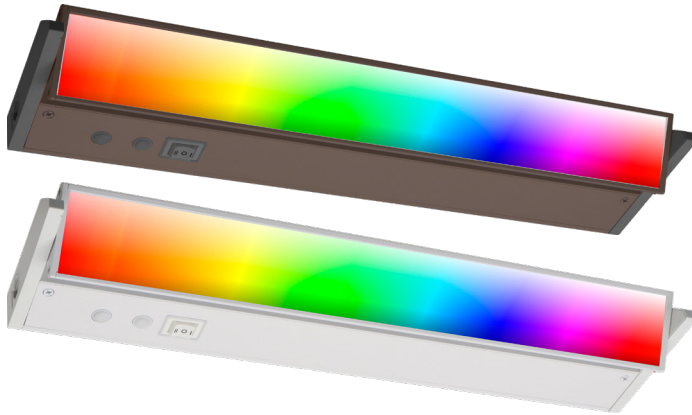

UCA SERIES UNDERCABINET LIGHTING

UCA-RGBW-PB-18-BR
UCA-RGBW-PB-18-WH

RGBW (9 MODES) & 3CCT UNDER CABINET LIGHT. PUSH-BUTTON COLOR CONTROL

MCT Multi Color Temperature (Selectable)

Customer Name: _____

Project Name: _____

Note: _____

Type: _____

3.86"(H) X 18"(W) X 1"(D)

Illuminate your space with our RGBW & 3CCT Under Cabinet Light, featuring 9 dynamic modes for versatile lighting. With push-button color control, easily switch between vibrant colors and adjustable white temperatures to suit any mood or task. Ideal for kitchens, offices, and more, this sleek fixture combines style with practical functionality.

Mechanical:

- Extruded Aluminum Housing With Glass lens
- Increase Energy Savings And Shorten Payback Period
- 5-Step Color-Temperature Switch on Front
- 3-Step Power & Brightness Switch on Front
 - On/Off
 - 50%
 - 100%
- 3/8" KOs Cable Connector Included Instant-on to Full Brightness
- Link Fixtures Together With A Linkable Connector
- Operating Temperature: -4 F° to 114 F°
- IP Rating: IP20

Lighting:

- Dimmable: Triac Dimmable
- Total Lumens: 440LM
- Color Temperature: 3000K/4000K/5000K
- RGB MODES: Sky Blue/Red/Green/Blue /Yellow/Pink/Sapphire/RGB Slow Transition/RGB Jump Transition
- Color Rendering Index: >90
- Beam Angle: 110°
- Lifespan: 35,000 Hrs.