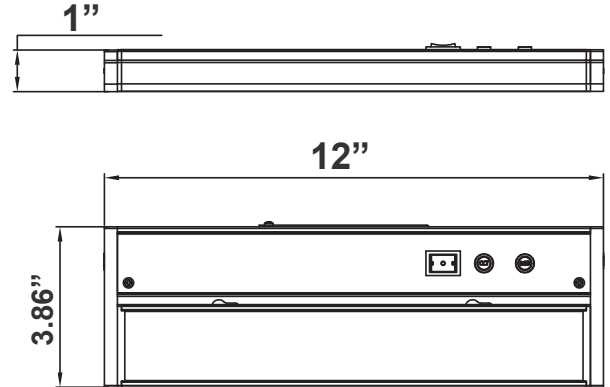

Project Name: \_\_\_\_\_

Note: \_\_\_\_\_

Type: \_\_\_\_\_

3.86"(H) X 12"(W) X 1"(D)

Illuminate your space with our RGBW & 3CCT Under Cabinet Light, featuring 9 dynamic modes for versatile lighting. With push-button color control, easily switch between vibrant colors and adjustable white temperatures to suit any mood or task. Ideal for kitchens, offices, and more, this sleek fixture combines style with practical functionality.