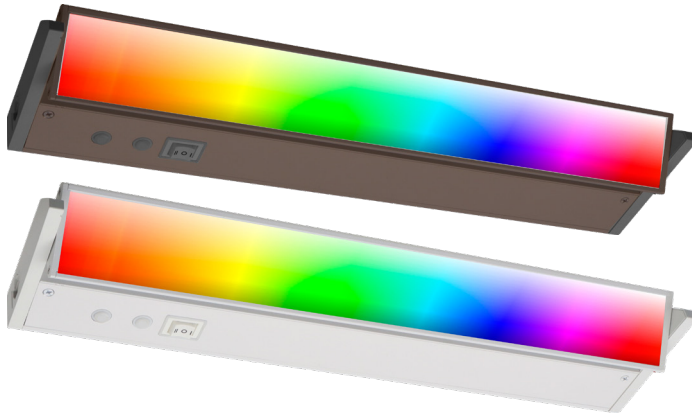

# UCA SERIES UNDERCABINET LIGHTING

UCA-RGBW-PB-12-BR  
UCA-RGBW-PB-12-WH

RGBW (9 MODES) & 3CCT UNDER CABINET LIGHT. PUSH-BUTTON COLOR CONTROL

**MCT** Multi Color Temperature (Selectable)

Customer Name: \_\_\_\_\_

Project Name: \_\_\_\_\_

Note: \_\_\_\_\_

Type: \_\_\_\_\_

3.86"(H) X 12"(W) X 1"(D)

Illuminate your space with our RGBW & 3CCT Under Cabinet Light, featuring 9 dynamic modes for versatile lighting. With push-button color control, easily switch between vibrant colors and adjustable white temperatures to suit any mood or task. Ideal for kitchens, offices, and more, this sleek fixture combines style with practical functionality.

### Mechanical:

- Extruded Aluminum Housing With Glass lens
- Increase Energy Savings And Shorten Payback Period
- 5-Step Color-Temperature Switch on Front
- 3-Step Power & Brightness Switch on Front
  - On/Off
  - 50%
  - 100%
- 3/8" KOs Cable Connector Included Instant-on to Full Brightness
- Link Fixtures Together With A Linkable Connector
- Operating Temperature: -4 F° to 114 F°
- IP Rating: IP20