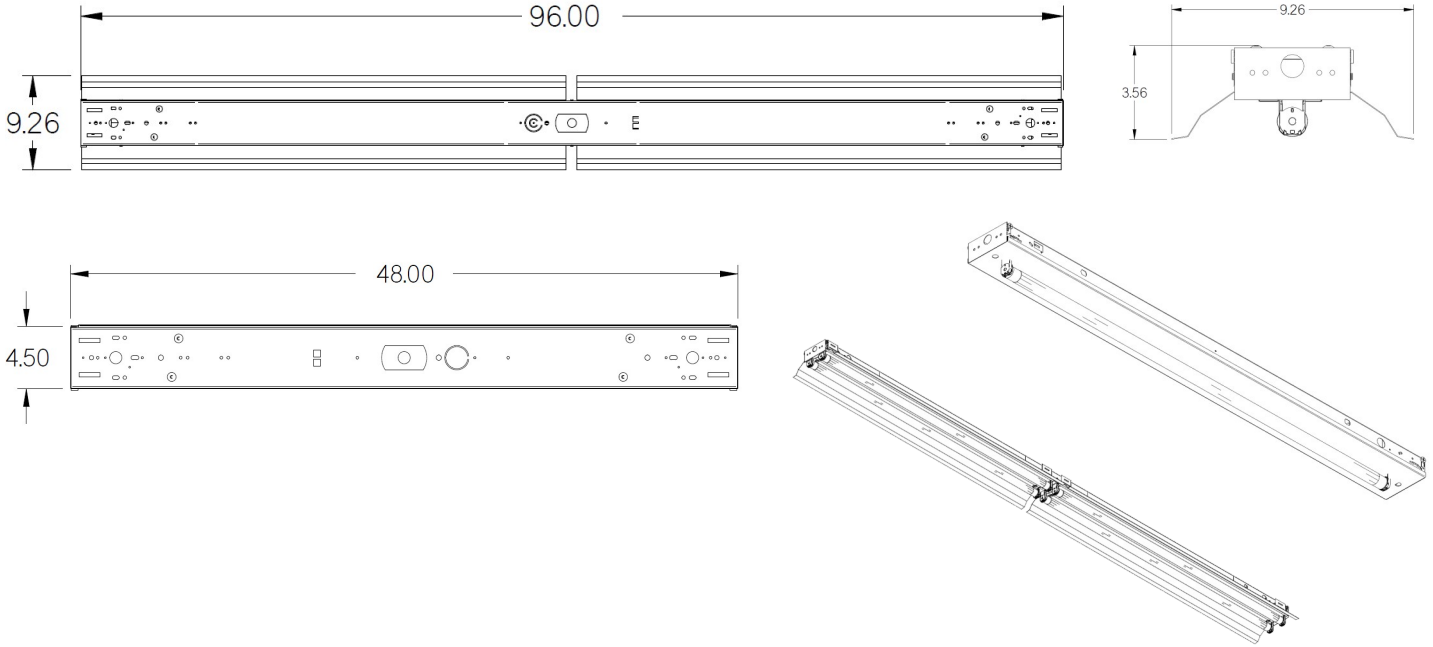

PROJECT NAME:
NOTES:
PART NUMBER:
DATE:

STRIP—LED TUBES

PRODUCT DESCRIPTION:

One of TechBrite's most popular fixtures, the LED Tube Strip Fixture is designed for LED Tubes, and is an easy jump into the LED environment. Replace your existing T12 or T8 fixtures with the LED Tube Strip Fixture from TechBrite. Designed specifically for 4 foot LED tubes up to 22w. Available in 4 foot or 8 foot lengths. The 4 foot length features 1, 2 or 3 lamp options. The 8 foot length features 2, 4 or 6 lamp options. It can be sold with or without LED tubes and available with ballast cover or reflector. TechBrite's LED Tube Strip features many mounting options making it a quick and simple retrofit or new building installation.

DIMENSIONS:

FREQUENTLY ORDERED PART NUMBERS:

Part Number	Description	Dimensions	Weight
T442SSUBCXX00P0	4' Strip - LED Tubes 2 Lamp - Ballast Cover	48.00 x 4.50 x 3.56 (inches)	4.92 lbs.
T443SSUBCXX00P0	4' Strip - LED Tubes 3 Lamp - Ballast Cover	48.00 x 4.50 x 3.56 (inches)	4.92 lbs.
T842SSUBCXX00P0	8' Strip - LED Tubes 2 lamp - Ballast Cover	96.00 x 4.50 x 3.56 (inches)	9.78 lbs
T844SSUBCXX00P0	8' Strip - LED Tubes 4 lamp - Ballast Cover	96.00 x 4.50 x 3.56 (inches)	9.78 lbs
T442SSUMRXX00P0	4' Strip - LED Tubes 2 Lamp - Miro Reflector	48.00 x 9.26 x 3.56 (inches)	3.75 lbs
T443SSUMRXX00P0	4' Strip - LED Tubes 3 Lamp- Miro Reflector	48.00 x 9.26 x 3.56 (Inches)	3.75 lbs
T442SSUWRXX00P0	4' Strip - LED Tubes 2 Lamp- White Reflector	48.00 x 9.26 x 3.56 (Inches)	3.75 lbs
T443SSUWRXX00P0	4' Strip - LED Tubes 3 Lamp- White Reflector	48.00 x 9.26 x 3.56 (Inches)	3.75 lbs
T842SSUMRXX00P0	8' Strip - LED Tubes 2 lamp- Miro Reflector	96.00 x 9.26 x 3.56 (Inches)	7.44 lbs.
T844SSUMRXX00P0	8' Strip - LED Tubes 4 lamp- Miro Reflector	96.00 x 9.26 x 3.56 (Inches)	7.44 lbs.
T842SSUWRXX00P0	8' Strip - LED Tubes 2 lamp- White Reflector	96.00 x 9.26 x 3.56 (Inches)	7.44 lbs.
T844SSUWRXX00P0	8' Strip - LED Tubes 4 lamp- White Reflector	96.00 x 9.26 x 3.56 (Inches)	7.44 lbs.