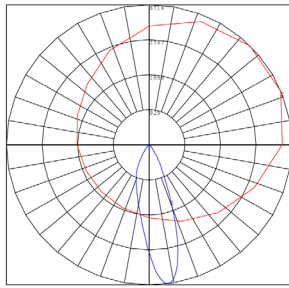

### Lighting:

- Dimming: Dimmable Through Phone App
- Total Lumens: 1900LM (Single White) 2500LM (Maximum Power)
- Color Temperatures: RGBW Selectable Through Phone App
- Color Rendering Index: CRI ≥ 80
- Beam Angle: 60°

### Other Models:

- 36W | 1300LM | TC-WW-36W-RGBW-BT-BK

**Photometrics:** TC-WW-72W-RGBW-BT-BK

BUG Rating: B1-U2-G0

72W White, Area 20'x 20' Mounting Height: 9'

**Other Views:**

Side View

Front View