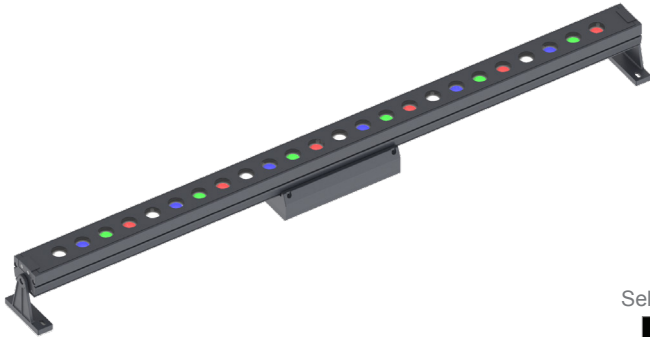

# TC SERIES OUTDOOR LIGHTING

TC-WW-72W-RGBW-BT-BK  
BLUETOOTH WG APP COMPATIBLE RGBW WALL WASH LIGHT

Customer Name: \_\_\_\_\_

Project Name: \_\_\_\_\_

Note: \_\_\_\_\_ | Type: \_\_\_\_\_

Selection:

3 3/4"(H) x 40"(W) x 3 1/2"(D)

The fixture has classic traditional appearance, professional light distribution design, 60-degree beam angle, ideal for park landscaping, garden, architectural landscape lighting, suitable for wet locations

## Features

- Die-cast Aluminum Housing with Powder Coat Finish
- 7-Year Warranty
- Lens Type: Plaid Tempered Glass + Aluminum Reflectors

### Mechanical:

- Die-cast Aluminum Housing with Powder Coat Finish
- Solid State Lighting Technology for Long Life, No Maintenance Needed and High-Efficiency
- Lens Type: Plaid Tempered Glass + Aluminum Reflectors
- 90° Adjustable Surface Mount Bracket
- High Conductive Aluminum LED Board
- Operating Temperature: -40°F to 104°F
- IP Rating: IP65, Suitable for Wet Locations
- 7-Year Warranty