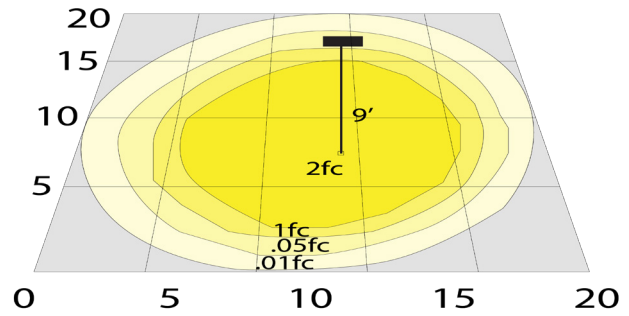

### Lighting:

- Dimming: Dimmable Through Phone App
- Total Lumens: 1900LM (Single White) 2500LM (Maximum Power)
- Color Temperatures: RGBW Selectable Through Phone App
- Color Rendering Index: CRI ≥ 80
- Beam Angle: 60°

### Other Models:

- 36W | 1300LM | TC-WW-36W-RGBW-BT-BK

**Photometrics:** TC-WW-72W-RGBW-BT-BK

BUG Rating: B1-U2-G0

72W White, Area 20'x 20' Mounting Height: 9'

**Other Views:**

Side View

Front View