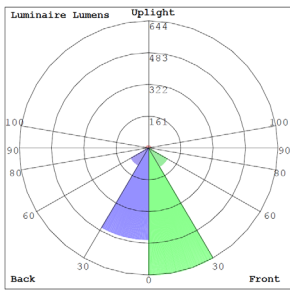

### Lighting:

- Dimming: Dimmable Through Phone App
- Total Lumens: 1900LM (Single White) 2500LM (Maximum Power)
- Color Temperatures: RGBW Selectable Through Phone App
- Color Rendering Index: CRI ≥ 80
- Beam Angle: 60°

### Applications:

- The fixture has classic traditional appearance, professional light distribution design, 90-degree beam angle, ideal for park landscaping, garden, architectural landscape lighting, suitable for wet locations

### Other Models:

- 36W | 1300LM | TC-WW-36W-RGBW-BT-BK

**Photometrics:** TC-WW-72W-RGBW-BT-BK

BUG Rating: B1-U2-G0

72W White, Area 20'x 20' Mounting Height: 9'

**Other Views:**

Side View

Front View