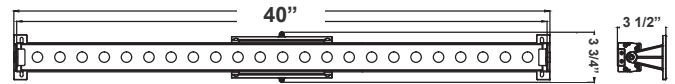

# TC SERIES OUTDOOR LIGHTING

TC-WW-72W-RGBW-BT-BK  
BLUETOOTH WG APP COMPATIBLE RGBW WALL WASH LIGHT

Customer Name: \_\_\_\_\_

Project Name: \_\_\_\_\_

Note: \_\_\_\_\_ | Type: \_\_\_\_\_

Selection:

3 3/4"(H) x 40"(W) x 3 1/2"(D)