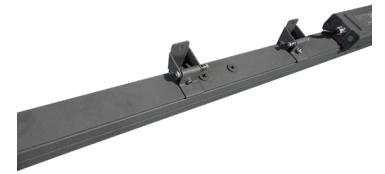

Photometrics: TC-WW-72W-RGBW-BT-BK

Other Views:

Back View

Performance Table: TC-WW-72W-RGBW-BT-BK

MODEL NO.	Wattage	Voltage	Lumens	Color Temp.	BUG Rating	LPW
TC-WW-72W-RGBW-BT-BK	72W	120-277V	1900LM (Single White) 2500LM (Maximum Power)	RGBW	B1-U2-G0	34

Sample Ordering

- - - - -

Accessories:

Blank = No Option For Accessories
DMX-WW-SH2 = HALF GLARE SHIELD FOR TC-WW-36W/72W & DMX-WW-36W

ACCESSORIES:

Example:

1. TC-WW-72W-RGBW-BT-BK (FOR TC 72W RGBW FIXTURE 120-277V)
2. TC-WW-72W-RGBW-BT-BK DMX-WW-SH2 (FOR TC 72W RGBW FIXTURE 120-277V)
  (HALF GLARE SHIELD FOR TC-WW-36W/72W & DMX-WW-36W)