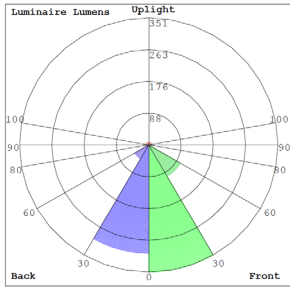

Lighting:

- Dimming: Dimmable Through Phone App
- Total Lumens: 930LM (Single White)
1300LM (Maximum Power)
- Color Temperatures: RGBW Selectable Through Phone App
- Color Rendering Index: CRI ≥ 80
- Beam Angle: 60°

Applications:

- The fixture has classic traditional appearance, professional light distribution design, 90-degree beam angle, ideal for park landscaping, garden, architectural landscape lighting, suitable for wet locations

Other Models:

- 72W | 2500LM | TC-WW-72W-RGBW-BT-BK

Photometrics: TC-WW-36W-RGBW-BT-BK

BUG Rating: B1-U1-G0

36W White, Area 20'x 20' Mounting Height: 9'

Other Views:

Side View

Front View