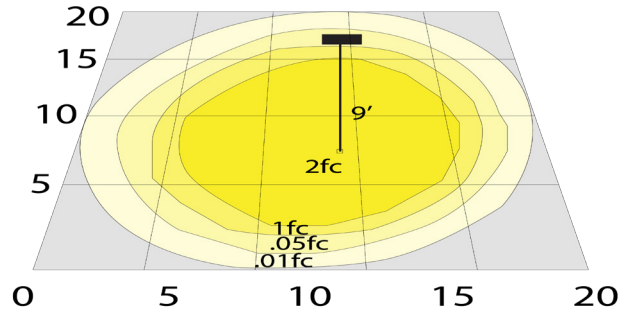

Other Models:

- 72W | 2500LM | TC-WW-72W-RGBW-BT-BK

Photometrics: TC-WW-36W-RGBW-BT-BK

BUG Rating: B1-U1-G0

36W White, Area 20'x 20' Mounting Height: 9'

Other Views:

Side View

Front View

Back View

Performance Table: TC-WW-36W-RGBW-BT-BK

MODEL NO.	Wattage	Voltage	Lumens	Color Temp.	BUG Rating	LPW
TC-WW-36W-RGBW-BT-BK	36W	120-277V	930LM(Single White) 1300LM(Maximum Power)	RGBW	B1-U1-G0	36