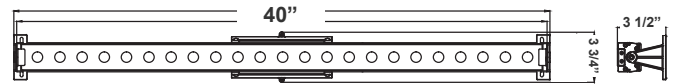

TC SERIES OUTDOOR LIGHTING

TC-WW-36W-RGBW-BT-BK
BLUETOOTH WG APP COMPATIBLE RGBW WALL WASH LIGHT

Customer Name: _____

Project Name: _____

Note: _____ | Type: _____

Selection:

3 3/4"(H) x 40"(W) x 3 1/2"(D)

The fixture has classic traditional appearance, professional light distribution design, 60-degree beam angle, ideal for park landscaping, garden, architectural landscape lighting, suitable for wet locations

Features

- Die-cast Aluminum Housing with Powder Coat Finish
- 7-Year Warranty
- Lens Type: Plaid Tempered Glass + Aluminum Reflectors

Technical Specifications

Electrical:

- Voltage: 120-277V
- Power Factor: >0.9
- Wattage: 36W
- Efficacy: 36 LPW
- Operating Voltage: Max 900 mA, Max 36VDC
- Bluetooth Connection Range: Approximately 30 feet (10 meters). Maximum Communication Range Will Vary Depending On Obstacles (Person, Metal, Wall, etc.) Or Electromagnetic Environment.