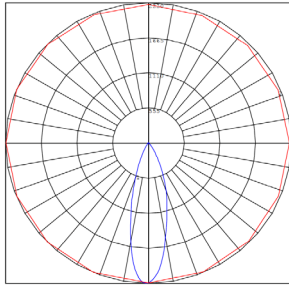

Other Models:

- 72W | 2500LM | TC-WW-72W-RGBW-BT-BK

Photometrics: TC-WW-36W-RGBW-BT-BK

BUG Rating: B1-U1-G0

36W White, Area 20'x 20' Mounting Height: 9'

Other Views:

Side View

Front View