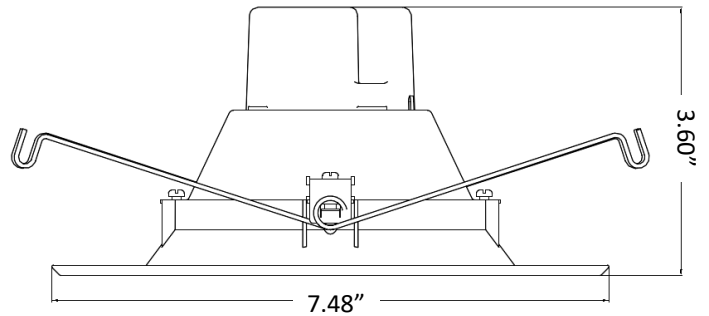

DIMENSIONS:

TC-RDPS6-13W-RGBW-WIFI

WG SMART APP COMPATIBLE RGBW SMOOTH
RECESSED LIGHT TRIM - 6" ROUND

ELECTRICAL SPECIFICATIONS:

- Voltage: 120VAC
- Wattage: 13W
- Power factor: >0.9
- Efficacy: 65LM/W

HOUSING SPECIFICATIONS:

- Die-cast aluminum with white powder coat finish
- Gasket: closed cell Neoprene foam gasket
- Base: E26
- Isolated driver for improved thermal management
- Suitable for damp locations when gasket is used
- Lifespan: 50,000 hr.
- Maximum Ambient temperature: 104°F