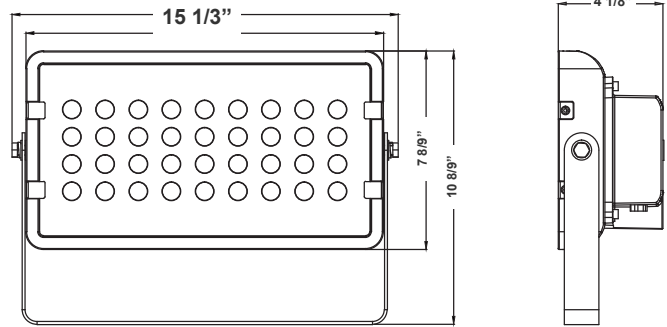

TC SERIES OUTDOOR LIGHTING

TC-FLS-96W-RGBW-BT-BK
BLUETOOTH WG APP COMPATIBLE RGBW SQUARE FLOOD LIGHT

Customer Name: _____

Project Name: _____

Note: _____ Type: _____

Selection:

The fixture has classic traditional appearance, professional light distribution design, 60-degree beam angle, ideal for park landscaping, garden, architectural landscape lighting, suitable for wet locations

10 8/9"(H) x 15 1/3"(W) x 4 1/8"(D)

Features

- Die-cast Aluminum Housing with Powder Coat Finish
- Adjustable Yoke Bracket
- 7-Year Warranty
- Lens Type: Plaid Tempered Glass + Aluminum Reflector

Technical Specification

Electrical:

- Voltage: 120-277V
- Power Factor: >0.9
- Wattage: 96W
- Efficacy: 34 LP
- Operating Voltage: Max 900 mA, Max 36VDC
- Bluetooth Connection Range: Approximately 30 feet (10 meters). Maximum Communication Range Will Vary Depending On Obstacles (Person, Metal, Wall, etc.) Or Electromagnetic Environment.