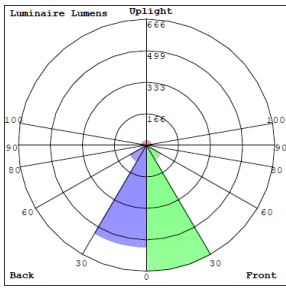

Lighting:

- Dimming: Dimmable Through Phone App
- Total Lumens: 2500LM (Single White) 3300LM (Maximum Power)
- Color Temperatures: RGBW Selectable Through Phone App
- Color Rendering Index: CRI ≥ 80
- Beam Angle: 60°

Other Models:

- 72W | 2500LM | TC-WW-72W-RGBW-BT-BK

Photometrics: TC-FLS-96W-RGBW-BT-BK

BUG Rating: B2-U2-G0

96W White, Area 20'x 20' Mounting Height: 9'

Other Views:

Side View

Front View