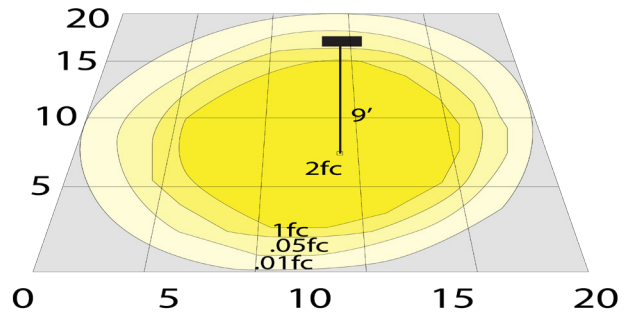

Lighting:

- Dimming: Dimmable Through Phone App
- Total Lumens: 2500LM (Single White) 3300LM (Maximum Power)
- Color Temperatures: RGBW Selectable Through Phone App
- Color Rendering Index: CRI ≥ 80
- Beam Angle: 60°

Applications:

- The fixture has classic traditional appearance professional light distribution design, 90-degree beam angle, ideal for park landscaping, garden, architectural landscape lighting, suitable for wet locations

Other Models:

- 72W | 2500LM | TC-WW-72W-RGBW-BT-BK

Photometrics: TC-FLS-96W-RGBW-BT-BK

BUG Rating: B2-U2-G0

96W White, Area 20'x 20' Mounting Height: 9'

Other Views:

Side View

Front View