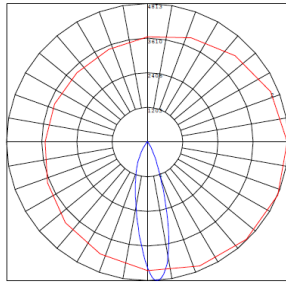

Other Models:

- 72W | 2500LM | TC-WW-72W-RGBW-BT-BK

Photometrics: TC-FLS-96W-RGBW-BT-BK

BUG Rating: B2-U2-G0

96W White, Area 20'x 20' Mounting Height: 9'

Other Views:

Side View

Front View