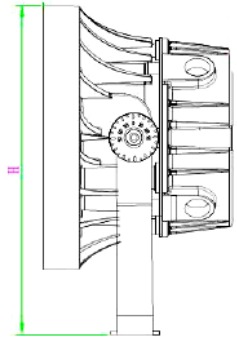

DIMENSIONS:

7.4" D X 5.1" H

TC-FL-12V-36W-RGBW-BT-BR

WG SMART APP COMPATIBLE RGBW FLOOD LIGHT, 12V

ELECTRICAL SPECIFICATIONS:

- Voltage: 12V
- Wattage: 36W
- Power factor: >0.9
- Efficacy: 27LM/W

HOUSING SPECIFICATIONS: