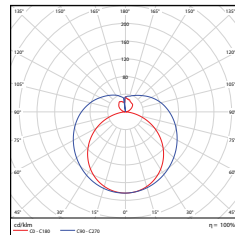

### PHOTOMETRICS CHART

**10 Watt (2-ft)**

Center Beam Fc	Beam Width
3.5ft	192 fc 5.2 ft 6.5 ft
5.0ft	48.0 fc 10.4 ft 13.0 ft
7.5ft	21.3 fc 15.6 ft 19.5 ft
10.0ft	12.0 fc 20.8 ft 25.9 ft
12.5ft	7.67 fc 26.0 ft 32.4 ft
15.0ft	5.33 fc 31.2 ft 38.9 ft

■ Vert. Spread: 92.3°  
■ Horiz. Spread: 104.8°

**12 Watt (3-ft)**

Center Beam Fc	Beam Width
1.7ft	253 fc 4.4 ft 10.4 ft
3.3ft	67.1 fc 8.6 ft 20.1 ft
5.0ft	29.2 fc 13.0 ft 30.5 ft
6.7ft	16.3 fc 17.4 ft 40.8 ft
8.3ft	10.6 fc 21.5 ft 50.6 ft
10.0ft	7.31 fc 26.0 ft 60.9 ft

■ Vert. Spread: 104.8°  
■ Horiz. Spread: 143.7°

**13 Watt (4-ft)**

Center Beam Fc	Beam Width
1.7ft	110 fc 5.0 ft
3.3ft	29.1 fc 9.6 ft
5.0ft	12.7 fc 14.6 ft
6.7ft	7.07 fc 19.6 ft
8.3ft	4.61 fc 24.2 ft
10.0ft	3.17 fc 29.2 ft

■ Beam Spread: 111.2°

**16 Watt (4-ft)**

Center Beam Fc	Beam Width
1.7ft	135 fc 5.0 ft
3.3ft	35.8 fc 9.6 ft
5.0ft	15.6 fc 14.6 ft
6.7ft	8.68 fc 19.5 ft
8.3ft	5.66 fc 24.2 ft
10.0ft	3.90 fc 29.1 ft

■ Beam Spread: 111.1°