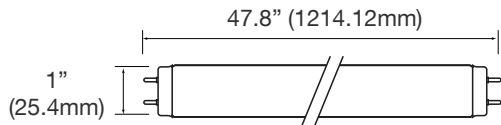

### DIMENSIONS

**10W (2-ft)**  
0.24-lbs

**12W (3-ft)**  
0.35-lbs

**13W / 16W (4-ft)**  
0.43-lbs

**38W (8-ft)**

### PHOTOMETRICS CHART

**10 Watt (2-ft)**

Center Beam Fc	Beam Width
3.5ft	192 fc 5.2 ft 6.5 ft
5.0ft	48.0 fc 10.4 ft 13.0 ft
7.5ft	21.3 fc 15.6 ft 19.5 ft
10.0ft	12.0 fc 20.8 ft 25.9 ft
12.5ft	7.67 fc 26.0 ft 32.4 ft
15.0ft	5.33 fc 31.2 ft 38.9 ft