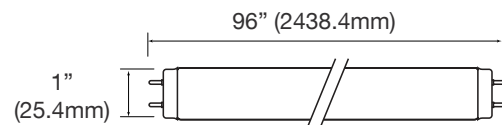

### DIMENSIONS

**10W (2-ft)**  
0.24-lbs

**12W (3-ft)**  
0.35-lbs

**13W / 16W (4-ft)**  
0.43-lbs

**38W (8-ft)**

### PHOTOMETRICS CHART

**10 Watt (2-ft)**

Center Beam Fc	Beam Width
3.5ft	192 fc 5.2 ft 6.5 ft
5.0ft	48.0 fc 10.4 ft 13.0 ft
7.5ft	21.3 fc 15.6 ft 19.5 ft
10.0ft	12.0 fc 20.8 ft 25.9 ft
12.5ft	7.67 fc 26.0 ft 32.4 ft
15.0ft	5.33 fc 31.2 ft 38.9 ft