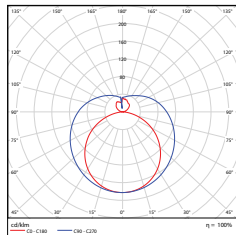

### DIMENSIONS

**10W (2-ft)**  
0.24-lbs

**12W (3-ft)**  
0.35-lbs

**13W / 16W (4-ft)**  
0.43-lbs

**38W (8-ft)**

### PHOTOMETRICS CHART

**10 Watt (2-ft)**

Center Beam Fc	Beam Width
3.5ft	192 fc 5.2 ft 6.5 ft
5.0ft	48.0 fc 10.4 ft 13.0 ft
7.5ft	21.3 fc 15.6 ft 19.5 ft
10.0ft	12.0 fc 20.8 ft 25.9 ft
12.5ft	7.67 fc 26.0 ft 32.4 ft
15.0ft	5.33 fc 31.2 ft 38.9 ft

■ Vert. Spread: 92.3°  
■ Horiz. Spread: 104.8°

**12 Watt (3-ft)**

Center Beam Fc	Beam Width
1.7ft	253 fc 4.4 ft 10.4 ft
3.3ft	67.1 fc 8.6 ft 20.1 ft
5.0ft	29.2 fc 13.0 ft 30.5 ft
6.7ft	16.3 fc 17.4 ft 40.8 ft
8.3ft	10.6 fc 21.5 ft 50.6 ft
10.0ft	7.31 fc 26.0 ft 60.9 ft

■ Vert. Spread: 104.8°  
■ Horiz. Spread: 143.7°

**13 Watt (4-ft)**

Center Beam Fc	Beam Width
1.7ft	110 fc 5.0 ft
3.3ft	29.1 fc 9.6 ft
5.0ft	12.7 fc 14.6 ft
6.7ft	7.07 fc 19.6 ft
8.3ft	4.61 fc 24.2 ft
10.0ft	3.17 fc 29.2 ft