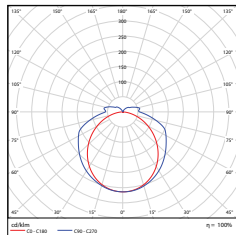

### DIMENSIONS

**10W (2-ft)**  
0.24-lbs

**12W (3-ft)**  
0.35-lbs

**13W / 16W (4-ft)**  
0.43-lbs

**38W (8-ft)**

### PHOTOMETRICS CHART

**10 Watt (2-ft)**

Center Beam Fc	Beam Width
3.5ft	192 fc 5.2 ft 6.5 ft
5.0ft	48.0 fc 10.4 ft 13.0 ft
7.5ft	21.3 fc 15.6 ft 19.5 ft
10.0ft	12.0 fc 20.8 ft 25.9 ft
12.5ft	7.67 fc 26.0 ft 32.4 ft
15.0ft	5.33 fc 31.2 ft 38.9 ft

■ Vert. Spread: 92.3°  
■ Horiz. Spread: 104.8°

**12 Watt (3-ft)**

Center Beam Fc	Beam Width
1.7ft	253 fc 4.4 ft 10.4 ft
3.3ft	67.1 fc 8.6 ft 20.1 ft
5.0ft	29.2 fc 13.0 ft 30.5 ft
6.7ft	16.3 fc 17.4 ft 40.8 ft
8.3ft	10.6 fc 21.5 ft 50.6 ft
10.0ft	7.31 fc 26.0 ft 60.9 ft

■ Vert. Spread: 104.8°  
■ Horiz. Spread: 143.7°

**13 Watt (4-ft)**

Center Beam Fc	Beam Width
1.7ft	110 fc 5.0 ft
3.3ft	29.1 fc 9.6 ft
5.0ft	12.7 fc 14.6 ft
6.7ft	7.07 fc 19.6 ft
8.3ft	4.61 fc 24.2 ft
10.0ft	3.17 fc 29.2 ft