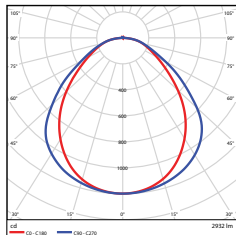

### DIMENSIONS

**10W (2-ft)**  
0.24-lbs

**12W (3-ft)**  
0.35-lbs

**13W / 16W (4-ft)**  
0.43-lbs

**38W (8-ft)**

### PHOTOMETRICS CHART

**10 Watt (2-ft)**

Center Beam Fc	Beam Width
3.5ft	192 fc 5.2 ft 6.5 ft
5.0ft	48.0 fc 10.4 ft 13.0 ft
7.5ft	21.3 fc 15.6 ft 19.5 ft
10.0ft	12.0 fc 20.8 ft 25.9 ft
12.5ft	7.67 fc 26.0 ft 32.4 ft
15.0ft	5.33 fc 31.2 ft 38.9 ft

■ Vert. Spread: 92.3°  
■ Horiz. Spread: 104.8°

**12 Watt (3-ft)**

Center Beam Fc	Beam Width
1.7ft	253 fc 4.4 ft 10.4 ft
3.3ft	67.1 fc 8.6 ft 20.1 ft
5.0ft	29.2 fc 13.0 ft 30.5 ft
6.7ft	16.3 fc 17.4 ft 40.8 ft
8.3ft	10.6 fc 21.5 ft 50.6 ft
10.0ft	7.31 fc 26.0 ft 60.9 ft

■ Vert. Spread: 104.8°  
■ Horiz. Spread: 143.7°

**13 Watt (4-ft)**

Center Beam Fc	Beam Width
1.7ft	110 fc 5.0 ft
3.3ft	29.1 fc 9.6 ft
5.0ft	12.7 fc 14.6 ft
6.7ft	7.07 fc 19.6 ft
8.3ft	4.61 fc 24.2 ft
10.0ft	3.17 fc 29.2 ft