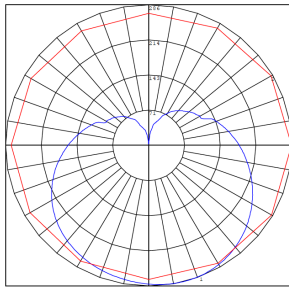

Photometrics: T8-EZX-MCT-GS-3FT-12W-F

BUG Rating: B1-U3-G1