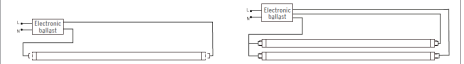

WIRING DIAGRAM:

Type B Tube

Type A+B Tube