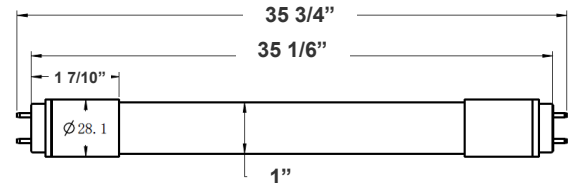

Customer Name: _____
Project Name: _____
Note: _____ | Type: _____

35 3/4"(L) X 1" (D)

Features

- Type A + B (Dual UL)
- Type A: With Existing Ballast - UL No. E366061
- 5-Year Warranty
- Type B: Ballast Override (AC Direct), Connect One End or Both Ends (Dual Function) - UL No. E342884

Technical Specifications

Electrical:

- Voltage: 120-277V; 50/60Hz AC
- Power Factor: >0.90
- THD: <20%
- Wattage: 12W
- Efficacy: 125 LPW

Mechanical:

- Base Type: G13
- Better Transparency and Thermal Conductivity than Plastic
- Lens: With Shatter-Proof Film
- Frosted Lens
- Ambient Operating Temperature: -13°F to 113°F
- IP Rating: IP20 (Indoor)