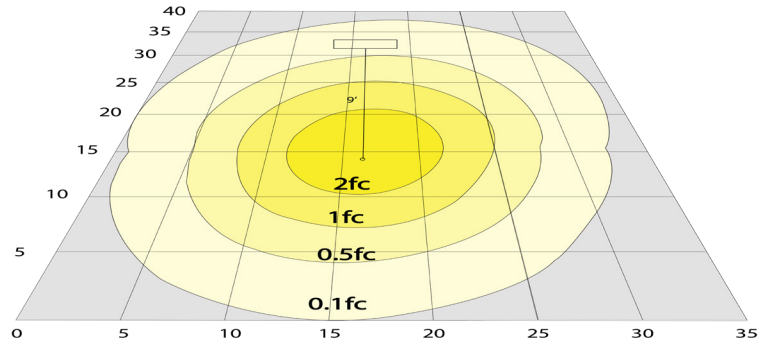

Simulation based on 5000K, Area 40' x 35' Mounting Height: 9'