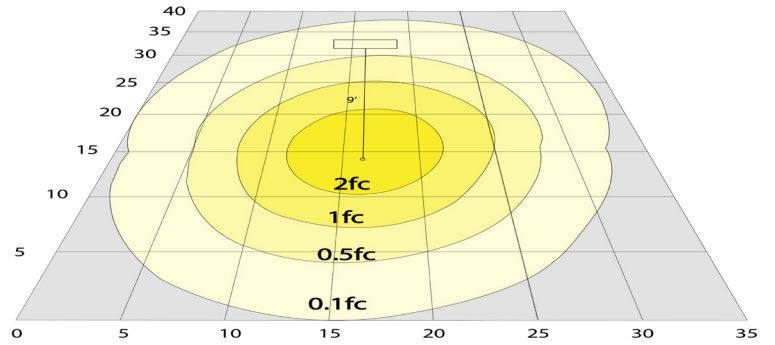

Phone: (877) 805-2252 | Fax: (877) 805-2252
www.westgatemfg.com

WG-02152022

Photometrics: T8-EZX-MCT-GS-3FT-12W-C

BUG Rating: B1-U3-G1

Simulation based on 5000K, Area 40'x 35' Mounting Height: 9'

Other Views: