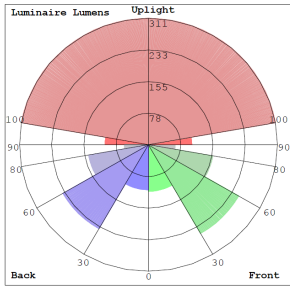

Photometrics: T8-EZX-MCT-GS-3FT-12W-C

BUG Rating: B1-U3-G1