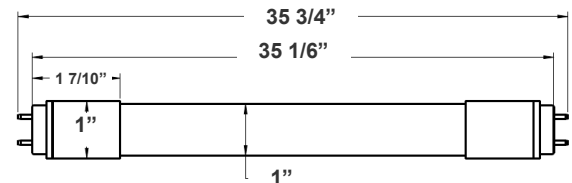

35 3/4"(L) X 1" (D)

T8 Tube switches from fluorescent tubes to LED, giving more cost efficiency by providing the same amount of lumen output with less energy consumption. Type B single end and Type A+B are designed for different retrofit projects. 350 beam angle glass The LED tube offers a soft and bright light distribution. Stable quality out of mass automate production.

Features

- Type A + B (Dual UL)
- Type A: With Existing Ballast - UL No. E366061
- 5-Year Warranty
- Type B: Ballast Override (AC Direct), Connect One End or Both Ends (Dual Function) - UL No. E342884

Technical Specifications