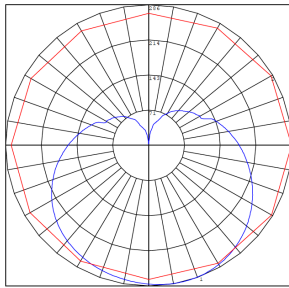

Phone: (877) 805-2252 | Fax: (877) 805-2252
www.westgatemfg.com

WG-02152022

Photometrics: T8-EZX-MCT-GS-3FT-12W-C

BUG Rating: B1-U3-G1

Simulation based on 5000K, Area 40'x 35' Mounting Height: 9'

Other Views: