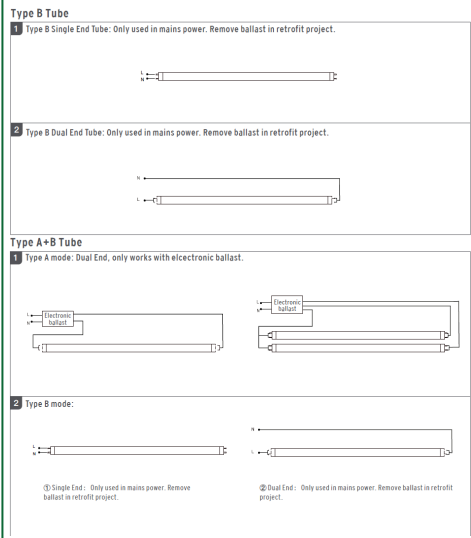

Sample Ordering

Model	Color Temp.	Material	Size	Watt	Lens	
T8	EZX	MCT	GS	3FT	12W	C

Example:

1. T8-EZX-GS-3FT-12W-MCT-C

(FOR 12W 4000K T8 3FT TUBE LAMP 120-277V)

WIRING DIAGRAM:

Other Models: T8-EZX-MCT-GS-3FT-12W-F (Frosted Lens)