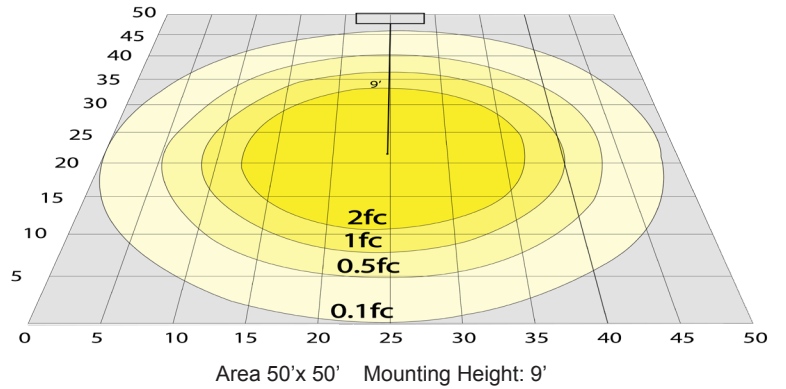

Area 50'x 50' Mounting Height: 9'

Other Views: T8-EZ6-GS-4FT-18W-C (Clear Model)

Front View