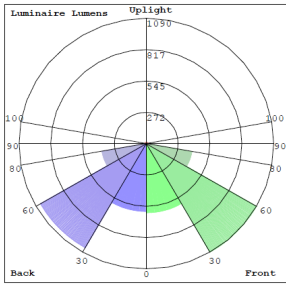

Photometrics: T8-EZ6-GS-4FT-18W

BUG Rating: B2-U2-G1