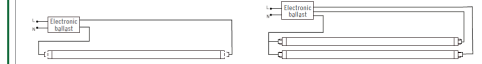

Sample Ordering

Model   **Material**   **Size**   **Watt**   **Color Temp.**   **Lens Type**

T8 - EZ6 - GS - 4FT - 18W - - C

30K = 3000K
35K = 3500K
40K = 4000K
50K = 5000K

F

Example:

1. T8-EZ6-GS-4FT-18W-30K-C

(FOR 18W 3000K T8 4FT TUBE LAMP 120-277V)

WIRING DIAGRAM:

Type B Tube

Type A+B Tube

2 Type B mode: