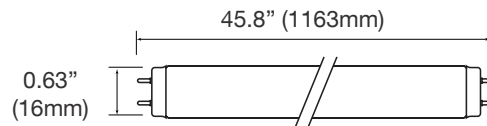

Rated Life 50,000 Hours
Warranty 5 Years

*check compatibility list

SAMPLE NUMBER		LED28T5/FR35/840/IF			
SERIES	WATTAGE	FAMILY	WATTAGE	CRI/COLOR TEMP	TYPE
LED	28	T5	FR35	840	IF
LED Lighting	28 Watt	T5 Tubes	Frosted 3,500 lumens	CRI 80 4000K	Instant Fit

INSTANT FIT T5 TUBES

TUBE LUMINAIRES

ORDERING

*P= Premium DLC / *S = Standard DLC

Watts (W)	Ordering Code	Description	CCT (K)	Lumens (Lm)	Equivalent Wattage	Length	Base	UL Damp	DLC (S/P)
28	5992	LED28T5/FR35/840/IF	4000K	3,500	54W	4-ft	Bi-Pin G5	•	S
28	5993	LED28T5/FR35/850/IF	5000K	3,500	54W	4-ft	Bi-Pin G5	•	S
28	5902	LED28T5/FR32/840/IF	4000K	3,200	54W	4-ft	Bi-Pin G5	•	-

DIMENSIONS

T5 (4-ft)
0.24-lbs

PHOTOMETRICS CHART

28 Watt (4-ft)
DLC Standard

Center Beam fc	Beam Width
2.5 ft: 760 fc	8.0 ft x 4.4 ft
5.0 ft: 190 fc	15.9 ft x 8.8 ft
7.5 ft: 84.5 fc	23.9 ft x 13.2 ft
10.0 ft: 47.5 fc	31.9 ft x 17.6 ft
12.5 ft: 30.4 fc	39.8 ft x 22.0 ft
15.0 ft: 21.1 fc	47.8 ft x 26.4 ft