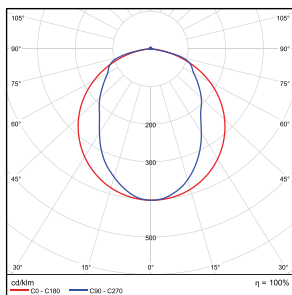

INSTANT FIT T5 TUBES

TUBE LUMINAIRES

ORDERING

*P= Premium DLC / *S = Standard DLC

Watts (W)	Ordering Code	Description	CCT (K)	Lumens (Lm)	Equivalent Wattage	Length	Base	UL Damp	DLC (S/P)
28	5992	LED28T5/FR35/840/IF	4000K	3,500	54W	4-ft	Bi-Pin G5	•	S
28	5993	LED28T5/FR35/850/IF	5000K	3,500	54W	4-ft	Bi-Pin G5	•	S
28	5902	LED28T5/FR32/840/IF	4000K	3,200	54W	4-ft	Bi-Pin G5	•	-

DIMENSIONS

T5 (4-ft)
0.24-lbs

PHOTOMETRICS CHART

28 Watt (4-ft)
DLC Standard

Center Beam fc	Beam Width
2.5 ft: 760 fc	8.0 ft x 4.4 ft
5.0 ft: 190 fc	15.9 ft x 8.8 ft
7.5 ft: 84.5 fc	23.9 ft x 13.2 ft
10.0 ft: 47.5 fc	31.9 ft x 17.6 ft
12.5 ft: 30.4 fc	39.8 ft x 22.0 ft
15.0 ft: 21.1 fc	47.8 ft x 26.4 ft