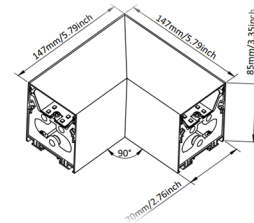

INDUSTRIAL AND COMMERCIAL
LIGHTING MFR SINCE 2003

PROJECT NAME _____
ITEM # _____
FIXTURE SCHEDULE _____
NOTES _____

Square Beam Direct G2 Series

This square shaped direct or direct/indirect (up/down) light fixture can add striking illumination to your space. The fixture consists of four 4 foot beams joined with a specially designed, illuminated L piece. It can be pendant or surfaced mounted.

Specifications

CRI	>80	Ratings and Certifications	cULus, Damp Location
Light Source	LED	Dimmable	0-10v dimming
Voltage	120-277	Beam Angle	Wide
Color Temperature	3000K / 3500K / 4000K / 5000K	Mounting Options	Suspended
Wattage	160W	Operating Temperature	-30°C to 40°C (-22°F to 104°F)
LPW	110	Lumens	17,600-19,200
Housing	Extruded Aluminum	Finish	Black or White
Product Weight	26.44 lbs.	Shipping Weight	30.88 lbs.
Lifespan	54,000	Warranty	5 Year

Dimensions

Item	Length	Width	Height	Weight
SQ-BEAMLED4-160W-4CT-BK-G2	57.47"	2.75"	3.38"	26.44 lbs
SQ-BEAMLED4-160W-4CT-WH-G2	57.47"	2.75"	3.38"	26.44 lbs
SQ-BEAMLED4-DID-260W-4CT-BK-G2	57.47"	2.75"	3.38"	26.44 lbs
SQ-BEAMLED4-DID-260W-4CT-WH-G2	57.47"	2.75"	3.38"	26.44 lbs

L Connector

Item	Joint Type	Dimensions	Weight
BEAM-4CCT-L-CNTR-BK-G2	L	5.79" L x 5.79" W x 3.35" H	1.1 lbs
BEAM-4CCT-L-CNTR-WH-G2	L	5.79" L x 5.79" W x 3.35" H	1.1 lbs