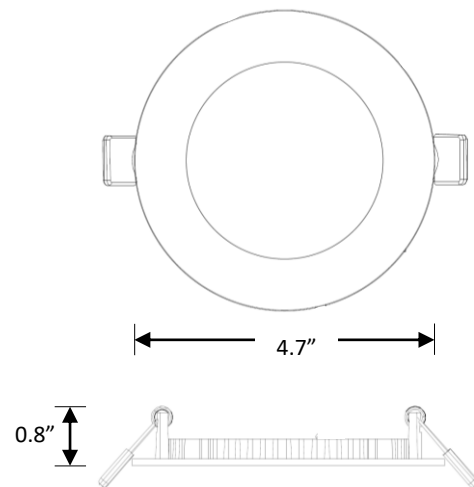

WHL-KOK-4EJCT09SR05 4" FLAT PANEL - KFS

STANDARD

FEATURES

- Field selectable 2700k (soft white), 3000k (warm white), 3500k (warm/neutral white), 4000k (neutral white), and 5000k (cool white) color temperatures.*
- Long-life LEDs provide at least 70% of initial lumen output (L_{70}) for 181,000 hours of operation.**
- Color rendering index (R_a) > 90.
- 600 nominal lumens.
- 7 nominal watts.
- 120 AC voltage (60Hz) is standard.
- Power factor > 0.90.
- Total harmonic distortion < 20%.
- Triac dimming.
- Aluminum housing.
- Easy installation in new construction or retrofit applications.
- Compatible with 4.30" ceiling cut-outs.
- Type IC. Access above ceiling required. Covered ceiling mount only.

DIMENSIONS

Weight: 0.25 lbs.

ORDERING INFORMATION

Example: WHL-KOK-4EJCT09SR05

Series	Color Temperature
WHL-KOK-4EJCT09SR05	Selectable CCT
	2700k
	3000k
	3500k
	4000k
5000k	

WAREHOUSE-LIGHTING.COM

Warehouse-Lighting.com
2750 South 163rd St
New Berlin, WI 53151