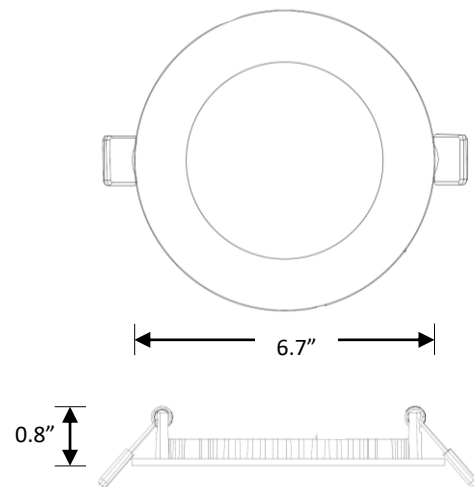

WHL-FPR6-10L-KFS

6" FLAT PANEL - KFS

WAREHOUSE-LIGHTING.COM

STANDARD

FEATURES

- Field selectable 2700k (soft white), 3000k (warm white), 3500k (warm/neutral white), 4000k (neutral white), and 5000k (cool white) color temperatures.*
- Long-life LEDs provide at least 70% of initial lumen output (L_{70}) for 173,000 hours of operation.**
- Color rendering index (R_a) > 90.
- 1,000 nominal lumens.
- 15 nominal watts.
- 120 AC voltage (60Hz) is standard.
- Power factor > 0.90.
- Total harmonic distortion < 20%.
- Triac dimming.
- Aluminum housing.
- Easy installation in new construction or retrofit applications.
- Compatible with 6.30" ceiling cut-outs.
- Type IC. Access above ceiling required. Covered ceiling mount only.

DIMENSIONS

Weight: 0.5 lbs.

ORDERING INFORMATION

Example: WHL-FPR6-10L-KFS

Series	Nominal Lumen Output		CCT (Selectable)
FPR6	10L	1,000	KFS

Warehouse-Lighting.com
2750 South 163rd St
New Berlin, WI 53151

Warehouse-Lighting.com
Phone: 888-454-4480
requests@warehouse-lighting.com