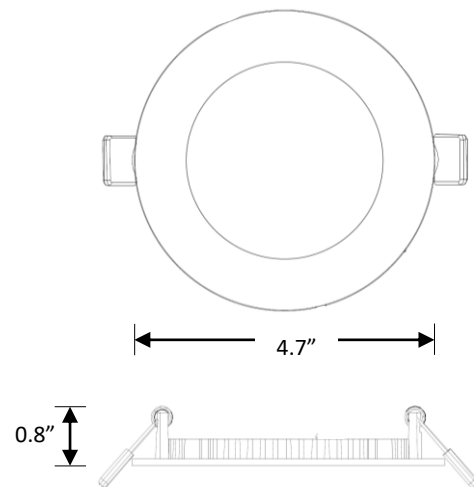

WHL-FPR4-6L-KFS

4" FLAT PANEL - KFS

WAREHOUSE-LIGHTING.COM

STANDARD

FEATURES

- Field selectable 2700k (soft white), 3000k (warm white), 3500k (warm/neutral white), 4000k (neutral white), and 5000k (cool white) color temperatures.*
- Long-life LEDs provide at least 70% of initial lumen output (L_{70}) for 181,000 hours of operation.**
- Color rendering index (R_a) > 90.
- 600 nominal lumens.
- 7 nominal watts.
- 120 AC voltage (60Hz) is standard.
- Power factor > 0.90.
- Total harmonic distortion < 20%.
- Triac dimming.
- Aluminum housing.
- Easy installation in new construction or retrofit applications.
- Compatible with 4.30" ceiling cut-outs.
- Type IC. Access above ceiling required. Covered ceiling mount only.

DIMENSIONS

Weight: 0.25 lbs.

ORDERING INFORMATION

Example: WHL-FPR4-6L-KFS

Series	Nominal Lumen Output		CCT (Selectable)
FPR4	6L	600	KFS

Warehouse-Lighting.com
2750 South 163rd St
New Berlin, WI 53151

Warehouse-Lighting.com
Phone: 888-454-4480
requests@warehouse-lighting.com