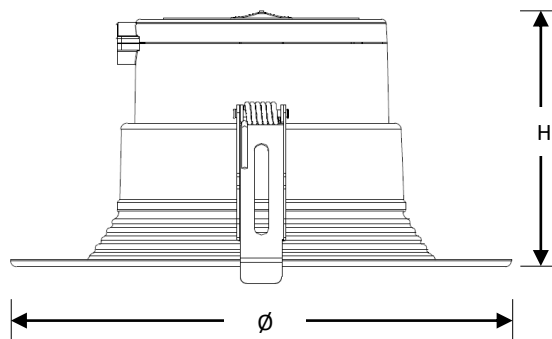

## DIMENSIONS

Series	Ø	H	Weight
WHL-CDR6-2L-LKFS-WHT	8.4"	4.2"	1.4 lbs
WHL-CDR6-2L-LKFS-SW	8.3"	4.4"	1 lbs