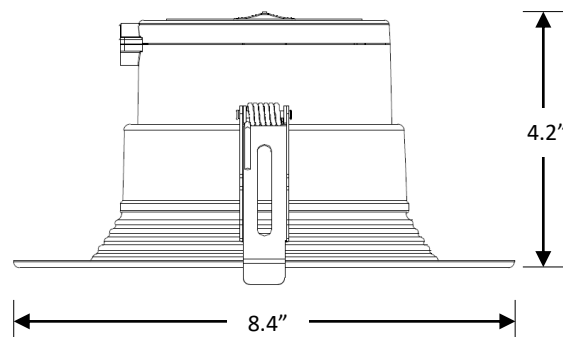

WHL-6CMCT22LR05

6" Architectural Downlight - LKFS

STANDARD

FEATURES

- Field selectable 2700k (soft white), 3000k (warm white), 3500k (warm/neutral white), 4000k (neutral white), and 5000k (cool white) color temperatures.*
- Long-life LEDs provide at least 70% of initial lumen output (L_{70}) for 149,000 hours of operation.**
- Color rendering index (R_a) > 90.
- Field selectable lumen output – 1,000, 1,500, or 2,000 nominal lumens.
- Uses 10, 15, or 20 nominal watts.
- Universal 120-277 AC voltage (50-60Hz) is standard.
- Power factor > 0.90.
- Total harmonic distortion < 20%.
- 0-10VDC dimming is standard.
- Aluminum housing with white stepped baffle.
- Easy installation in new construction or retrofit applications.
- Compatible with 6.30" ceiling cut-outs and 6" mounting frames.
- Type IC. Access above ceiling required. Covered ceiling mount only.

DIMENSIONS

Weight: 1.4 lbs.

ORDERING INFORMATION

Example: WHL-6CMCT22LR05

Series	Lumen Output/ Color Temperature	
	Selectable Lumens	Selectable CCT
WHL-6CMCT22LR05	1,000 lm	2700k
	1,500 lm	3000k
	2,000 lm	3500k
		4000k
		5000k