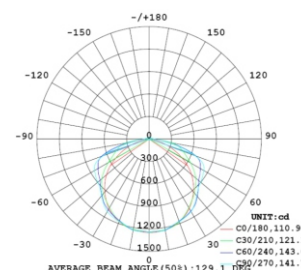

Dimensions

Specifications

| | |
|---------------------|---|
| Model NO. | ZY-30W1800 BINS ; ZY-22W1800 BINS ; ZY-22W1500 BINS ; ZY-22W1200 BINS ; ZY-18W1200 BINS ; ZY-15W1200 BINS ZY-12W1200 BINS ; ZY-15W900BINS ; ZY-12W900BINS ; ZY-10W600 BINS ; ZY-18W1200 BINS ; ZY-15W1200 BINS ; ZY-12W1200 BINS ; ZY-10W600 BINS ; ZY-8W600 BINS ZY-30W1800 BIDS ; ZY-22W1800 BIDS ; ZY-22W1500 BIDS ; ZY-22W1200 BIDS ; ZY-18W1200 BIDS ; ZY-15W1200 BIDS ; ZY-15W900BIDS ; ZY-12W1200 BIDS ; ZY-12W900BIDS ; ZY-10W600 BIDS ; ZY-8W600 BIDS |
| Construction | PC cover (transparent/milky white) + aluminum shell |
| Finish | Anodized Aluminum Finish |
| Hardware | Stainless steel |
| Light source | 8W, 1120 lumens; 10W, 1400 lumens; 12W, 1680 lumens; 15W, 2100 lumens; 18W, 2520 lumens; 22W, 3080 lumens; 30W, 4200 lumens. Efficiency: 140 lm/W 130° beam angle CCT 3000K/3500K/4000K/4500K/5000K/5700K 50,000 hours rated life |
| Power source | 120-277V, 50-60Hz Built-in power supply Over-voltage, over-current and short-circuit protection |
| Power factor | > 0.9 |
| Wiring | Supplied with 50cm of 16/3 type SOW cord Wire entrance is factory sealed Color: White(120cm) or black(100cm) |
| Ambient temperature | -40°C to +40°C (-40°F to +104°F) |
| Packing size | ZY-xxW600 BIDS/BINS: 660mmX230mmX240mm ZY-xxW900 BIDS/BINS: 960mmX230mmX240mm ZY-xxW1200 BIDS/BINS: 1250mmX210mmX255mm ZY-xxW1500 BIDS/BINS: 1550mmX210mmX230mm ZY-xxW1800 BIDS/BINS: 1850mmX210mmX250mm |
| Warranty | 5 years |

Wiring Diagram

Photometrics

Ordering Information

Example: ZY-18W1200 BIDS

xxW: Rated Power
1200: Length
B: 2835 LED chips
I: Internal driver O: Outer driver
D: Dimmable N: Non-dimmable
S: Single Input

Warehouse-Lighting.com
2750 South 163rd St New
Berlin, WI 53151