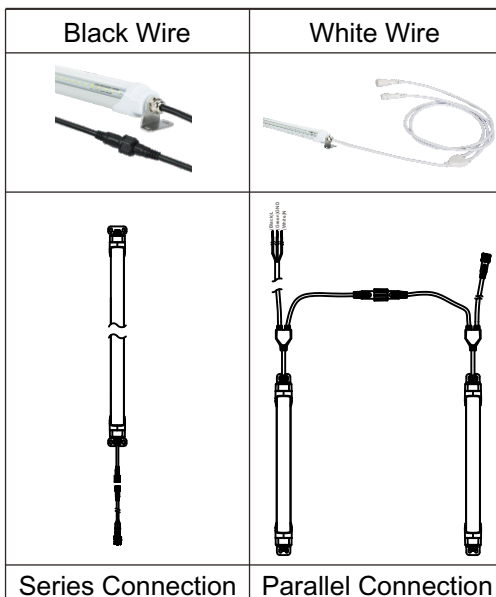

Wiring Diagram