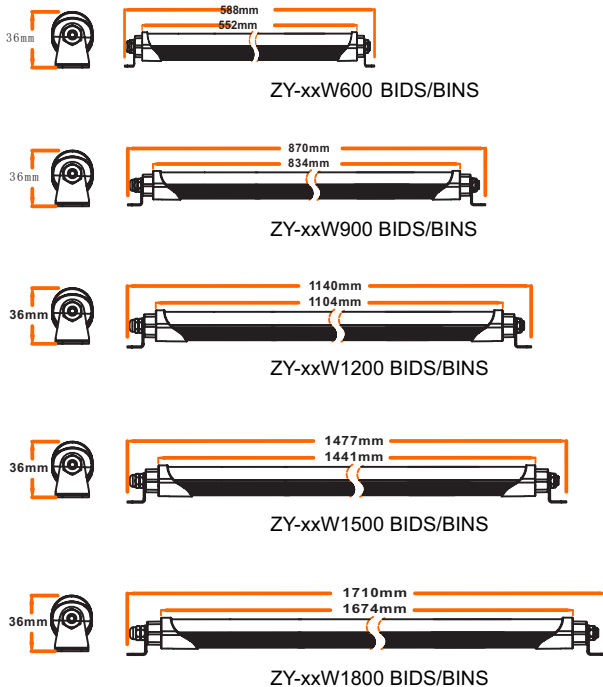

Dimensions

Specifications

| | |
|---------------------|---|
| Model NO. | ZY-30W1800 BINS ; ZY-22W1800 BINS ; ZY-22W1500 BINS ; ZY-22W1200 BINS ; ZY-18W1200 BINS ; ZY-15W1200 BINS ZY-12W1200 BINS ; ZY-15W900BINS ; ZY-12W900BINS ; ZY-10W600 BINS ; ZY-18W1200 BINS ; ZY-15W1200 BINS ; ZY-12W1200 BINS ; ZY-10W600 BINS ; ZY-8W600 BINS ZY-30W1800 BIDS ; ZY-22W1800 BIDS ; ZY-22W1500 BIDS ; ZY-22W1200 BIDS ; ZY-18W1200 BIDS ; ZY-15W1200 BIDS ; ZY-15W900BIDS ; ZY-12W1200 BIDS ; ZY-12W900BIDS ; ZY-10W600 BIDS ; ZY-8W600 BIDS |
| Construction | PC cover (transparent/milky white) + aluminum shell |
| Finish | Anodized Aluminum Finish |
| Hardware | Stainless steel |
| Light source | 8W, 1120 lumens; 10W, 1400 lumens; 12W, 1680 lumens; 15W, 2100 lumens; 18W, 2520 lumens; 22W, 3080 lumens; 30W, 4200 lumens. Efficiency: 140 lm/W 130° beam angle CCT 3000K/3500K/4000K/4500K/5000K/5700K 50,000 hours rated life |
| Power source | 120-277V, 50-60Hz Built-in power supply Over-voltage, over-current and short-circuit protection |
| Power factor | > 0.9 |
| Wiring | Supplied with 50cm of 16/3 type SOW cord Wire entrance is factory sealed Color: White(120cm) or black(100cm) |
| Ambient temperature | -40°C to +40°C (-40°F to +104°F) |
| Packing size | ZY-xxW600 BIDS/BINS: 660mmX230mmX240mm ZY-xxW900 BIDS/BINS: 960mmX230mmX240mm ZY-xxW1200 BIDS/BINS: 1250mmX210mmX255mm ZY-xxW1500 BIDS/BINS: 1550mmX210mmX230mm ZY-xxW1800 BIDS/BINS: 1850mmX210mmX250mm |
| Warranty | 5 years |

Wiring Diagram

Photometrics

Ordering Information

Example: ZY-18W1200 BIDS

xxW: Rated Power
1200: Length
B: 2835 LED chips
I: Internal driver O: Outer driver
D: Dimmable N: Non-dimmable
S: Single Input

Warehouse-Lighting.com
2750 South 163rd St New
Berlin, WI 53151