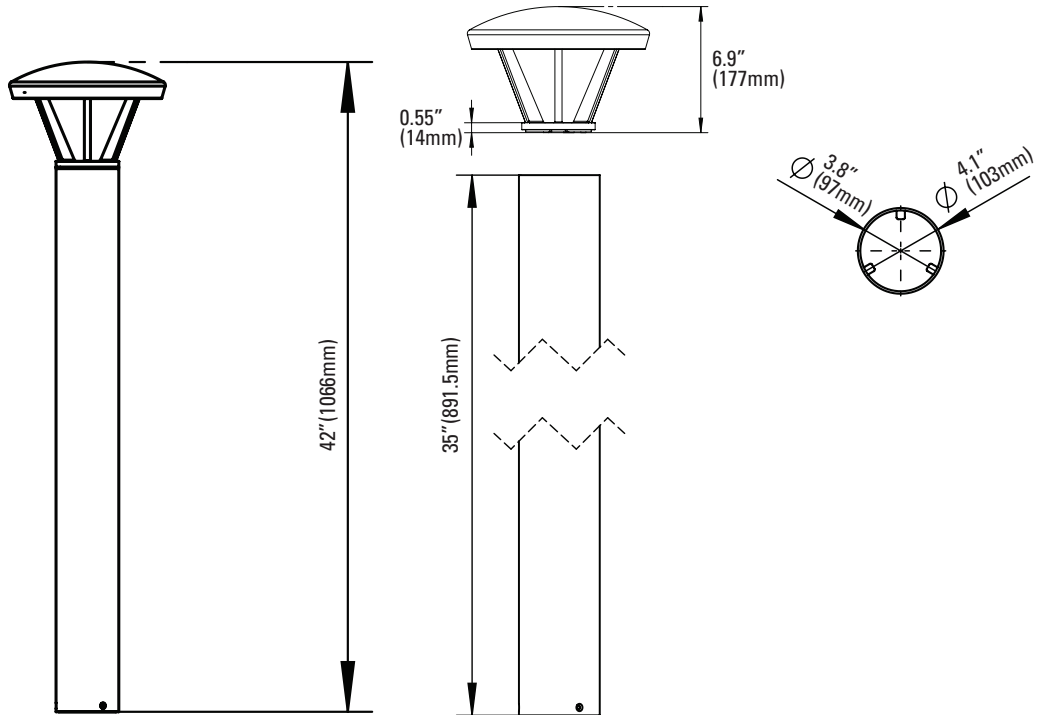

ORDERING

\*P= Premium DLC / \*S = Standard DLC

Watts (W)	Ordering Code	Description	CCT (K)	Lumens (Lm)	Equiv. Wattage (W)	Diameter	IP65 Rated	DLC (P/S)
10	9642	FX10PWY18SW/42/8CCT3/BK/T5/347	3CCT	1,200	50-150W	10"	•	•
15			(3/4/5K)	1,800				
18				2,160				

Motion Sensor

P10371 SEN-BRI619  
(Remote Programmable PIR Motion/Photocell 0-10V  
Bi Level Internal 12V-24V Low Voltage)

DIMENSIONS

10/15/18W (10-inch)  
10.65-lbs

PHOTOMETRICS CHART

10/15/18W (10-inch)  
DLC Premium

Center Beam fc	Beam Width	
0.58R	477 fc	0.36 ft 0.64 ft
1.17R	117 fc	0.73 ft 1.30 ft
1.75R	52.4 fc	1.09 ft 1.94 ft
2.33R	29.6 fc	1.45 ft 2.58 ft
2.92R	18.8 fc	1.81 ft 3.23 ft
3.50R	13.1 fc	2.17 ft 3.87 ft