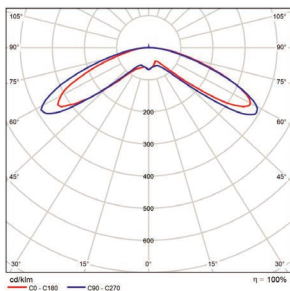

Motion Sensor

P10371 SEN-BRI619  
(Remote Programmable PIR Motion/Photocell 0-10V  
Bi Level Internal 12V-24V Low Voltage)

DIMENSIONS

10/15/18W (10-inch)  
10.65-lbs

PHOTOMETRICS CHART

10/15/18W (10-inch)  
DLC Premium

Center Beam fc	Beam Width	
0.58R	477 fc	0.36 ft 0.64 ft
1.17R	117 fc	0.73 ft 1.30 ft
1.75R	52.4 fc	1.09 ft 1.94 ft
2.33R	29.6 fc	1.45 ft 2.58 ft
2.92R	18.8 fc	1.81 ft 3.23 ft
3.50R	13.1 fc	2.17 ft 3.87 ft