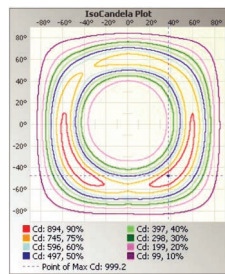

Motion Sensor

P10371 SEN-BRI619  
(Remote Programmable PIR Motion/Photocell 0-10V  
Bi Level Internal 12V-24V Low Voltage)

DIMENSIONS

10/15/18W (10-inch)  
10.65-lbs

PHOTOMETRICS CHART

10/15/18W (10-inch)  
DLC Premium

Center Beam fc	Beam Width	
0.58R	477 fc	0.36 ft 0.64 ft
1.17R	117 fc	0.73 ft 1.30 ft
1.75R	52.4 fc	1.09 ft 1.94 ft
2.33R	29.6 fc	1.45 ft 2.58 ft
2.92R	18.8 fc	1.81 ft 3.23 ft
3.50R	13.1 fc	2.17 ft 3.87 ft