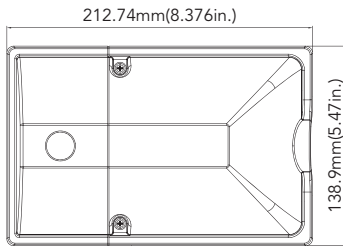

## DIMENSIONS

unit: mm/inch

Weight:  
15W/17W: 1.931lb  
25W: 2.015lb