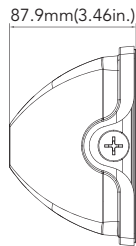

## DIMENSIONS

unit: mm/inch

Weight:  
15W/17W: 1.931lb  
25W: 2.015lb