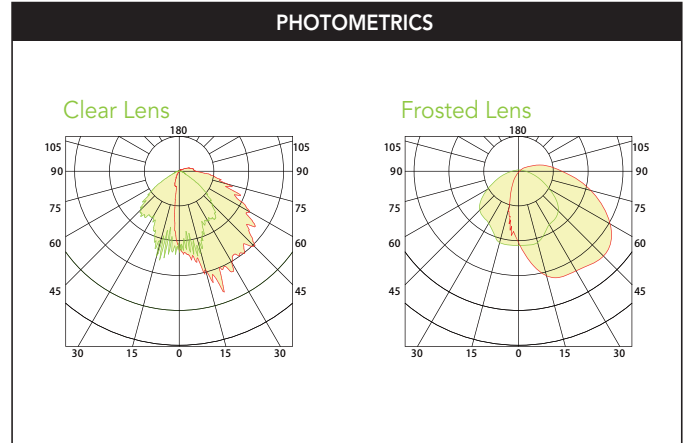

WALL MOUNT (MWM01)

DESCRIPTION

Cast in a traditional design, the LED wall mount luminaire offers the shape you've grown accustomed to coupled with the high-powered and energy-efficient LEDs you want. Photocell for dusk to dawn operation. It is ideal for safety, security and any facilities.

SPECIFICATION FEATURES

Construction

- Tempered UV coated lens provide outstanding performance, uniformity and glare control.
- Optional clear lens or frosted lens as per applications.

Optics

- Scalable Lumen Packages from 1,600 to 2,700 Lumens.
- Light engines are available in standard 3000K/4000 K and 5000 K (70 CRI) configurations.
- Suitable for operation in -40°C to 40°C ambient environments.

Electrical

- Universal 120-277 VAC input voltage.
- Both drivers have a power factor >90%, THD <20%, and an expected life of 50,000 hours.

Lifespan

- Estimated 100,000-hour LED lifespan based on IES LM-80 results and TM-21 calculations

Warranty

- Five-year warranty.

Clear Lens

Frosted Lens