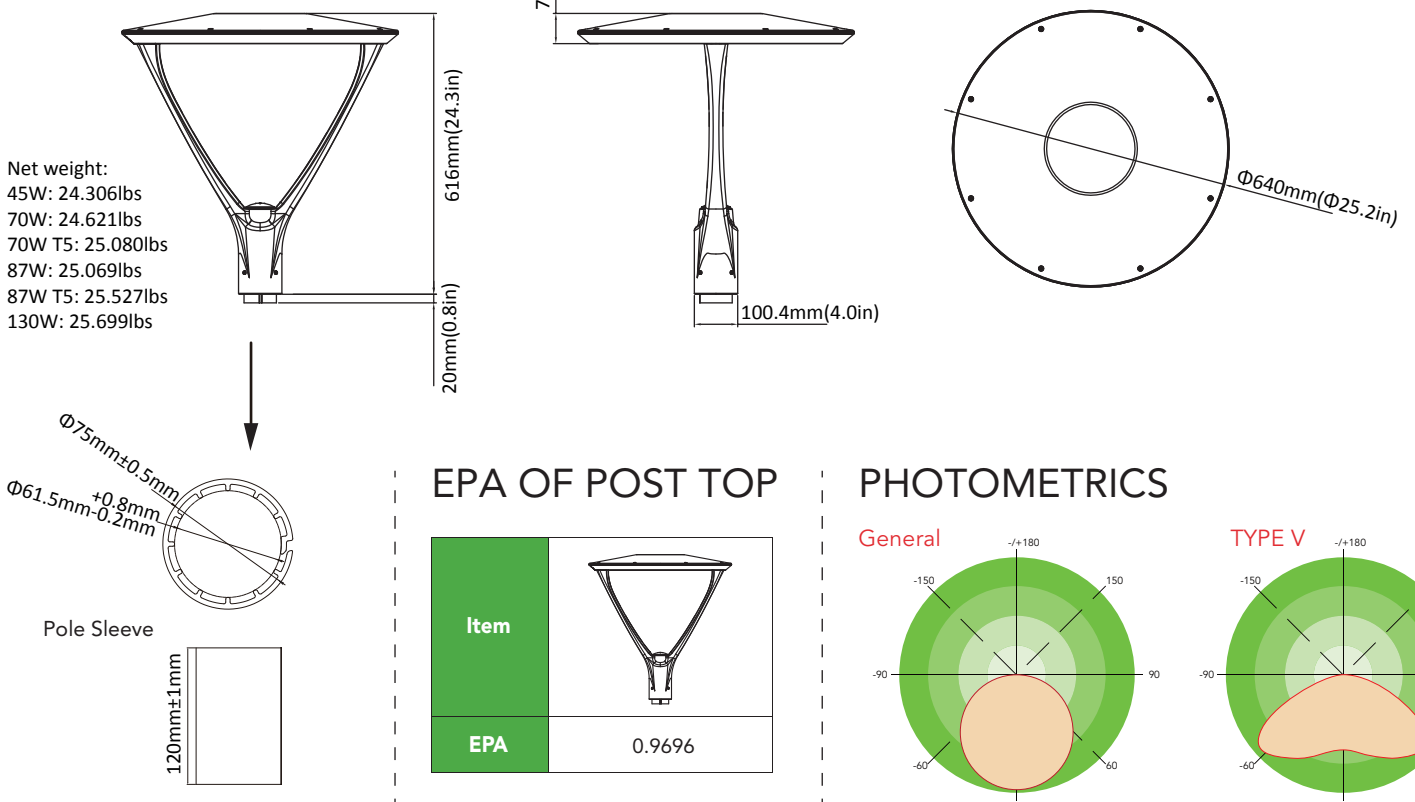

PERFORMANCE DATA

SYSTEM WATTS	VOLTAGE	PHOTOMETRY	3000K(70CRI)		4000K(70CRI)		5000K(70CRI)	
			LUMENS	LPW	LUMENS	LPW	LUMENS	LPW
45W	120-277VAC	General	5400lm	120 lm/W	5450lm	121 lm/W	5500lm	122 lm/W
70W	120-277VAC	General	8400lm	120 lm/W	8450lm	121 lm/W	8500lm	121 lm/W
70W	120-277VAC	TYPE V	8500lm	121 lm/W	8600lm	123 lm/W	8700lm	124 lm/W
87W	120-277VAC	General	10500lm	121 lm/W	10600lm	122 lm/W	10600lm	122 lm/W
87W	120-277VAC	TYPE V	10400lm	120 lm/W	10500lm	121 lm/W	10600lm	122 lm/W
130W	120-277VAC/347-480V	General	15600lm	120 lm/W	15800lm	122 lm/W	15800lm	122 lm/W

ELECTRICAL DATA

Number Of Drivers	Driver Current (mA)	Nominal Power (W)	INPUT VOLTAGE (V)	CURRENT (Amps)
1	1120	45	120	0.38
		45	208	0.22
		45	240	0.19
		45	277	0.16
1	1750	70	120	0.58
		70	208	0.34
		70	240	0.29
		70	277	0.25
2	2240	87	120	0.73
		87	208	0.42
		87	240	0.36
		87	277	0.31
2	3500	130	120	1.08
		130	208	0.63
		130	240	0.54
		130	277	0.47
	3700	130	347	0.37
		130	480	0.27

DIMENSION

unit: inch/mm