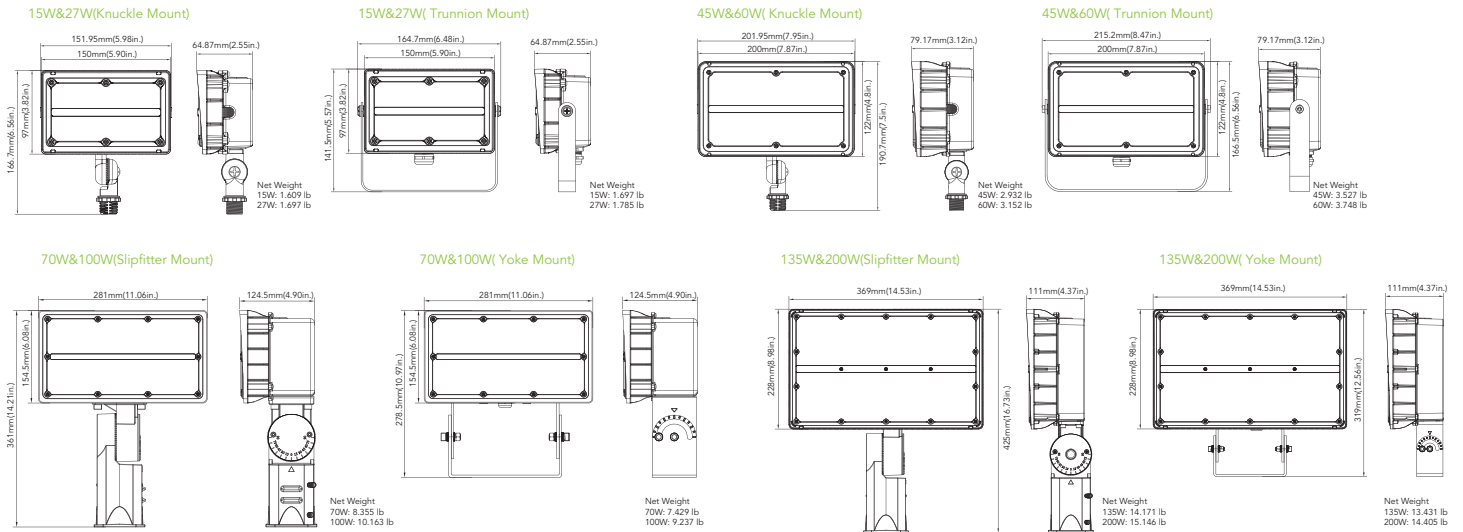

Warranty

- Five-year warranty.

PHOTOMETRICS

7Hx6V

ACCESSORIES

Photocell
No. PC-JL-120-277V
USE: Photocell is field installed or pre-installed in factory by requesting

DIMENSIONS

unit: mm/inch