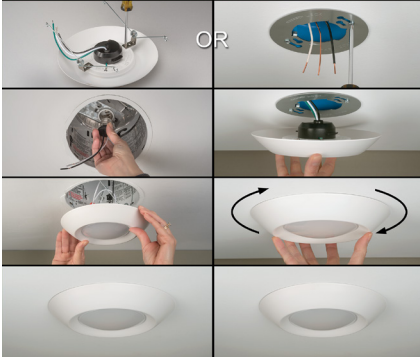

Flush Mount Disk Light

SMD6 Surface Mount Disk Light with TwistFit Mounting System

TwistFit™ Mounting System

TWO EASY INSTALLATION METHODS
RECESSED CAN JUNCTION BOX

Fits into 3-4" octagonal
j-box or into recessed can

**SMD6 Disk Ceiling Light
with Color Preference®
Model # 56578211
14w, 1000 Lumens**

ETI ADVANTAGE

3 Color
Selectable

COLOR PREFERENCE®

- ✓ Installs quickly into j-box or recessed can
- ✓ Innovative TwistFit mounting system makes installation easy and ensures a tight, no-gap fit against ceilings
- ✓ Optional color trim kits available: Oil rubbed bronze, brushed nickel, and black
- ✓ UL wet location rated