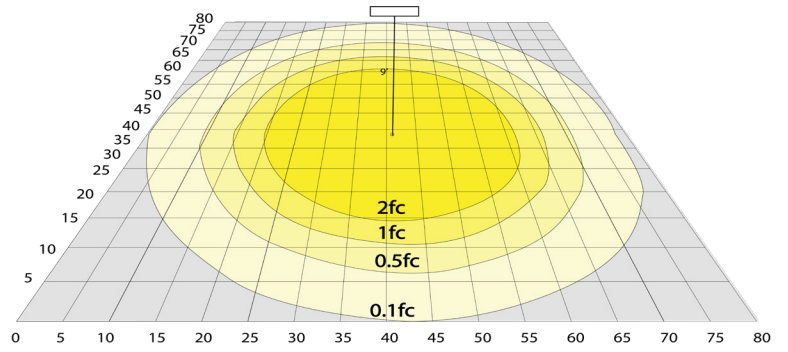

### Lighting:

- Lens: Prismatic Polycarbonate Lens
- LED: Lumileds Luxeon SMD 3535
- Total lumens: 75000LM
- Color Temperatures: Red/Green/Blue
- Color Rendering Index: CRI ≥ 70
- Rated Life: 70,000 Hrs
- Beam Angle: 45°

WG-ZA-Z7-2Z

**Photometrics:** SFX-G9-500W-45D-RGB

BUG Rating: B5-U0-G2

600W 5000K, Area 80'x 80' Mounting Height: 9'

**Other Views:**

Shown with optional shroud

Front View

Back View