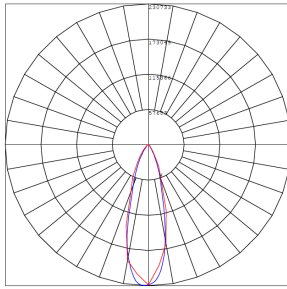

WG-ZA-Z7-2Z

**Photometrics:** SFX-G9-500W-45D-RGB

BUG Rating: B5-U0-G2

600W 5000K, Area 80'x 80' Mounting Height: 9'

**Other Views:**

Shown with optional shroud

Front View

Back View