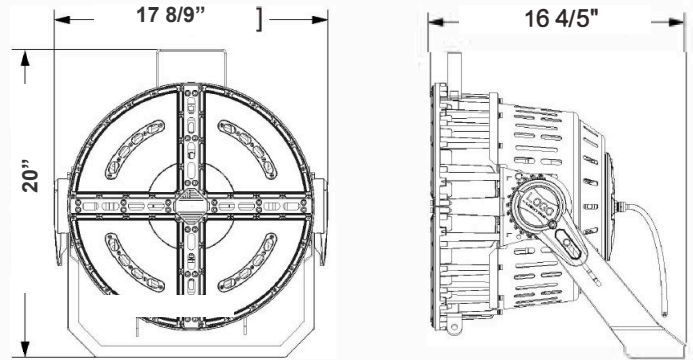

Type: \_\_\_\_\_

20"(H) x 17 8/9"(W) x 16 4/5"(D)

Ideal for Stadium lighting, Sports fields, parking lots, docks, railway and container yards, Architectural lighting, Industrial and commercial exterior lighting, trade shows, exhibitions