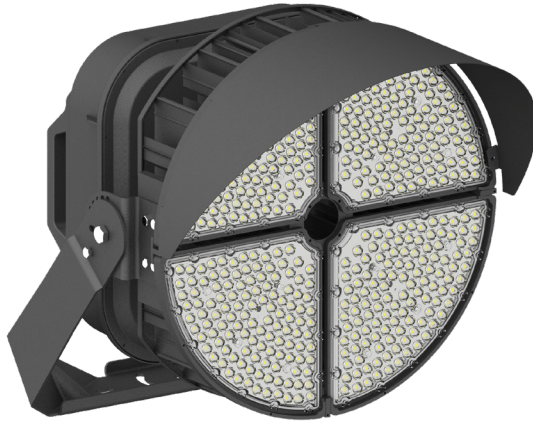

SFX SERIES OUTDOOR LIGHTING

SFX-G7-700-1000W-45D-50K
GENERATION 7 STADIUM LIGHT

Customer Name: _____

Project Name: _____

Note: _____

Type: _____

25 3/4"(H) x 21 3/4"(W) x 24 1/4"(D)

Ideal for Stadium lighting, Sports fields, parking lots, docks, railway and container yards, Architectural lighting, Industrial and commercial exterior lighting, trade shows, exhibitions.

Features

- Die-Cast Aluminum Housing with Powder Coat Finish (Black)
- 7-year Warranty
- 20KV Lightning Surge Protection

Technical Specifications

Electrical:

- Voltage: 120-277V AC 60Hz
- Wattage: 700W/800W/900W/1000W
- Power Factor: >0.90~0.97
- Efficacy: 150LPW

Mechanical:

- Die-Cast Aluminum Housing with Powder Coat Finish (Black)
- Cord type: 3' SJTW 18/3 AWG Cable
- Half Shroud & U Mounting Bracket Included
- Effective Projected Area (EPA): 1.8 (sq. ft.)
- Operating Temperature: -40°F to 176°F
- IP Rating: IP65, Suitable for Wet Locations
- 7-year Warranty

Lighting:

- 20KV Lightning Surge Protection
- Total lumens: 150000LM Max.
- Color Temperatures: 5000K
- Color Rendering Index: CRI ≥ 84
- Rated Life: 70,000 Hrs
- Beam Angle: 45°

Applications:

- Stadium lighting, Sports fields, parking lots, docks, railway and container yards, Architectural lighting, Industrial and commercial exterior lighting, trade shows, exhibitions.