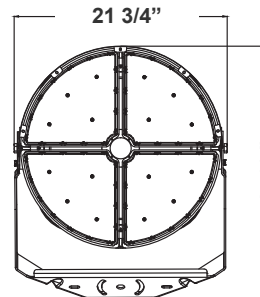

SFX SERIES OUTDOOR LIGHTING

SFX-G7-700-1000W-45D-50K
GENERATION 7 STADIUM LIGHT

Customer Name: _____

Project Name: _____

Note: _____

Type: _____

25 3/4"(H) x 21 3/4"(W) x 24 1/4"(D)

Ideal for Stadium lighting, Sports fields, parking lots, docks, railway and container yards, Architectural lighting, Industrial and commercial exterior lighting, trade shows, exhibitions.

Mechanical:

- Die-Cast Aluminum Housing with Powder Coat Finish (Black)
- Cord type: 3' SJTW 18/3 AWG Cable
- Half Shroud & U Mounting Bracket Included
- Effective Projected Area (EPA): 1.8 (sq. ft.)
- Operating Temperature: -40°F to 176°F
- IP Rating: IP65, Suitable for Wet Locations
- 7-year Warranty

- 500W | 75000LM | SFX-G7-200-500W-45D-50K

Photometrics: SFX-G7-700-1000W-45D-50K

BUG Rating: B5-U0-G4

1000W 5000K, Area 40'x 40' Mounting Height: 9'

Other Views:

Shown with shroud

Side View

Back View