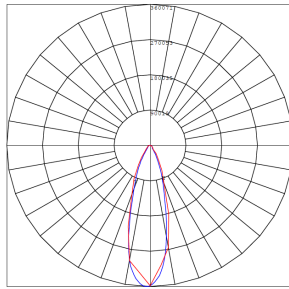

Lighting:

- 20KV Lightning Surge Protection
- Total lumens: 150000LM Max.
- Color Temperatures: 5000K
- Color Rendering Index: CRI ≥ 84
- Rated Life: 70,000 Hrs
- Beam Angle: 45°

Applications:

- Stadium lighting, Sports fields, parking lots, docks, railway and container yards, Architectural lighting, Industrial and commercial exterior lighting, trade shows, exhibitions.

- 500W | 75000LM | SFX-G7-200-500W-45D-50K

Photometrics: SFX-G7-700-1000W-45D-50K

BUG Rating: B5-U0-G4

1000W 5000K, Area 40'x 40' Mounting Height: 9'

Other Views:

Shown with shroud

Side View

Back View