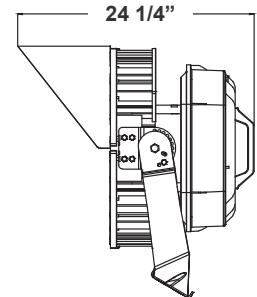

SFX SERIES OUTDOOR LIGHTING

SFX-G7-700-1000W-45D-50K
GENERATION 7 STADIUM LIGHT

Customer Name: _____

Project Name: _____

Note: _____

Type: _____

25 3/4"(H) x 21 3/4"(W) x 24 1/4"(D)

Ideal for Stadium lighting, Sports fields, parking lots, docks, railway and container yards, Architectural lighting, Industrial and commercial exterior lighting, trade shows, exhibitions.

Features

- Die-Cast Aluminum Housing with Powder Coat Finish (Black)
- 7-year Warranty
- 20KV Lightning Surge Protection

Technical Specifications

Electrical:

- Voltage: 120-277V AC 60Hz
- Wattage: 700W/800W/900W/1000W
- Power Factor: >0.90~0.97
- Efficacy: 150LPW

Mechanical:

- Die-Cast Aluminum Housing with Powder Coat Finish (Black)
- Cord type: 3' SJTW 18/3 AWG Cable
- Half Shroud & U Mounting Bracket Included
- Effective Projected Area (EPA): 1.8 (sq. ft.)
- Operating Temperature: -40°F to 176°F
- IP Rating: IP65, Suitable for Wet Locations
- 7-year Warranty

- 500W | 75000LM | SFX-G7-200-500W-45D-50K

Photometrics: SFX-G7-700-1000W-45D-50K

BUG Rating: B5-U0-G4

1000W 5000K, Area 40'x 40' Mounting Height: 9'

Other Views:

Shown with shroud

Side View

Back View