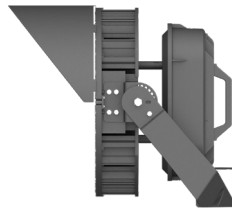

SFX SERIES OUTDOOR LIGHTING

SFX-G7-700-1000W-45D-50K
GENERATION 7 STADIUM LIGHT

Customer Name: _____

Project Name: _____

Note: _____

Type: _____

25 3/4"(H) x 21 3/4"(W) x 24 1/4"(D)

Ideal for Stadium lighting, Sports fields, parking lots, docks, railway and container yards, Architectural lighting, Industrial and commercial exterior lighting, trade shows, exhibitions.

Mechanical:

- Die-Cast Aluminum Housing with Powder Coat Finish (Black)
- Cord type: 3' SJTW 18/3 AWG Cable
- Half Shroud & U Mounting Bracket Included
- Effective Projected Area (EPA): 1.8 (sq. ft.)
- Operating Temperature: -40°F to 176°F
- IP Rating: IP65, Suitable for Wet Locations
- 7-year Warranty

- 500W | 75000LM | SFX-G7-200-500W-45D-50K

Photometrics: SFX-G7-700-1000W-45D-50K

BUG Rating: B5-U0-G4

1000W 5000K, Area 40'x 40' Mounting Height: 9'

Other Views:

Shown with shroud

Side View

Back View