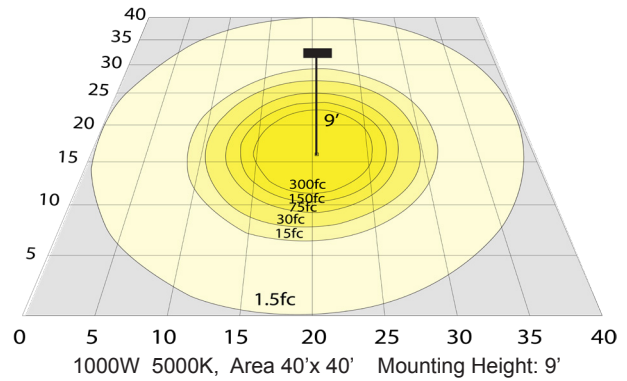

Lighting:

- 20KV Lightning Surge Protection
- Total lumens: 150000LM Max.
- Color Temperatures: 5000K
- Color Rendering Index: CRI ≥ 84
- Rated Life: 70,000 Hrs
- Beam Angle: 45°

Applications:

- Stadium lighting, Sports fields, parking lots, docks, railway and container yards, Architectural lighting, Industrial and commercial exterior lighting, trade shows, exhibitions.

- 500W | 75000LM | SFX-G7-200-500W-45D-50K

Photometrics: SFX-G7-700-1000W-45D-50K

BUG Rating: B5-U0-G4

1000W 5000K, Area 40'x 40' Mounting Height: 9'

Other Views:

Shown with shroud

Side View

Back View