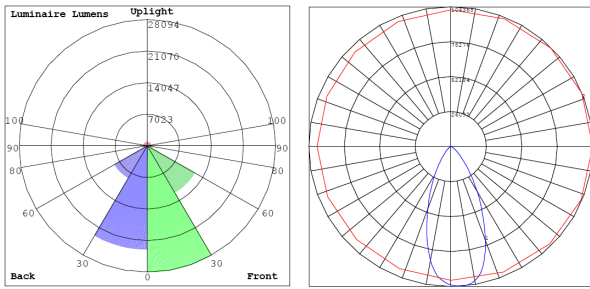

• 1000W | 150000LM | SFX-G7-700-1000W-45D-50K

Phone: (877) 805-2252 | Fax: (877) 805-2252
www.westgatemfg.com

WG-06242022

Photometrics: SFX-G7-200-500W-45D-50K

BUG Rating: B5-U4-G2

Other Views:

Shown with shroud