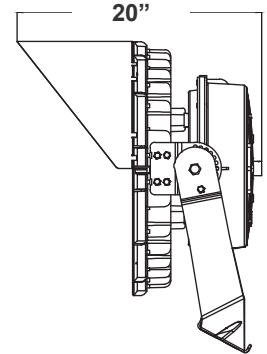

SFX SERIES OUTDOOR LIGHTING

SFX-G7-200-500W-45D-50K
GENERATION 7 STADIUM LIGHT

WESTGATE
THE FUTURE IS HERE...AND IT'S QUITE BRIGHT!

Customer Name: _____

Project Name: _____

Note: _____

Type: _____

25 3/4"(H) x 22"(W) x 20"(D)

Technical Specifications

Electrical:

- Voltage: 120-277V AC 60Hz
- Wattage: 500W
- Power Factor: >0.90~0.97
- Efficacy: 150LPW

Mechanical:

- Die-Cast Aluminum Housing with Powder Coat Finish (Black)
- Cord type: 3' SJTW 18/3 AWG Cable
- Half Shroud & U Mounting Bracket Included
- Effective Projected Area (EPA): 1.8 (sq. ft.)
- Operating Temperature: -40°F to 176°F
- IP Rating: IP65, Suitable for Wet Locations
- 7-year Warranty