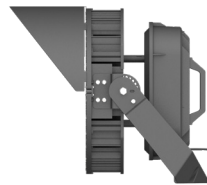

Technical Specifications

Electrical:

- Voltage: 120-277V AC 60Hz
- Wattage: 500W
- Power Factor: >0.90~0.97
- Efficacy: 150LPW

Mechanical:

- Die-Cast Aluminum Housing with Powder Coat Finish (Black)
- Cord type: 3' SJTW 18/3 AWG Cable
- Half Shroud & U Mounting Bracket Included
- Effective Projected Area (EPA): 1.8 (sq. ft.)
- Operating Temperature: -40°F to 176°F
- IP Rating: IP65, Suitable for Wet Locations
- 7-year Warranty

• 1000W | 150000LM | SFX-G7-700-1000W-45D-50K

Phone: (877) 805-2252 | Fax: (877) 805-2252
www.westgatemfg.com

WG-06242022

Photometrics: SFX-G7-200-500W-45D-50K

BUG Rating: B5-U4-G2

Other Views:

Shown with shroud