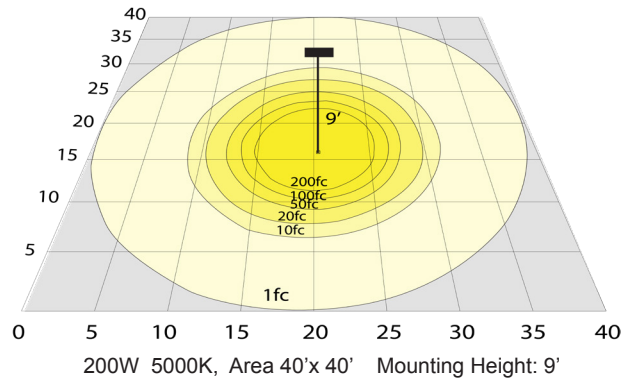

Technical Specifications

Electrical:

- Voltage: 120-277V AC 60Hz
- Wattage: 500W
- Power Factor: >0.90~0.97
- Efficacy: 150LPW

Mechanical:

- Die-Cast Aluminum Housing with Powder Coat Finish (Black)
- Cord type: 3' SJTW 18/3 AWG Cable
- Half Shroud & U Mounting Bracket Included
- Effective Projected Area (EPA): 1.8 (sq. ft.)
- Operating Temperature: -40°F to 176°F
- IP Rating: IP65, Suitable for Wet Locations
- 7-year Warranty

Lighting:

- 20KV Lightning Surge Protection
- Total lumens: 75000LM
- Color Temperatures: 5000K
- Color Rendering Index: CRI ≥ 70
- Rated Life: 70,000 Hrs
- Beam Angle: 45°

Applications:

- Stadium lighting, Sports fields, parking lots, docks, railway and container yards, Architectural lighting, Industrial and commercial exterior lighting, trade shows, exhibitions.

• 1000W | 150000LM | SFX-G7-700-1000W-45D-50K

Phone: (877) 805-2252 | Fax: (877) 805-2252
www.westgatemfg.com

WG-06242022

Photometrics: SFX-G7-200-500W-45D-50K

BUG Rating: B5-U4-G2

Other Views:

Shown with shroud

Side View

Back View

Performance Table: SFX-G7-200-500W-45D-50K

MODEL NO.	Wattage	Voltage	Lumens	Color Temp.	BUG Rating	LPW
SFX-G7-200-500W-45D-50K	200W 300W 400W 500W	120~277V	30000LM 45000LM 60000LM 75000LM	5000K	B5-U4-G2	150