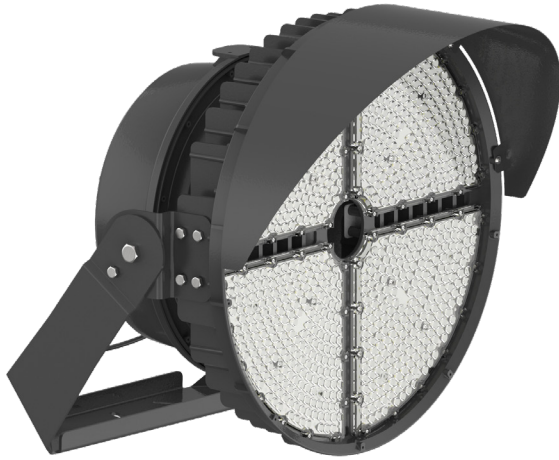

SFX SERIES OUTDOOR LIGHTING

SFX-G7-200-500W-45D-50K
GENERATION 7 STADIUM LIGHT

WESTGATE
THE FUTURE IS HERE...AND IT'S QUITE BRIGHT!

Customer Name: _____

Project Name: _____

Note: _____

Type: _____

25 3/4"(H) x 22"(W) x 20"(D)

Ideal for Stadium lighting, Sports fields, parking lots, docks, railway and container yards, Architectural lighting, Industrial and commercial exterior lighting, trade shows, exhibitions

Features

- Die-Cast Aluminum Housing with Powder Coat Finish (Black)
- 7-year Warranty
- 20KV Lightning Surge Protection

Technical Specifications

Electrical:

- Voltage: 120-277V AC 60Hz
- Wattage: 500W
- Power Factor: >0.90~0.97
- Efficacy: 150LPW

Mechanical:

- Die-Cast Aluminum Housing with Powder Coat Finish (Black)
- Cord type: 3' SJTW 18/3 AWG Cable
- Half Shroud & U Mounting Bracket Included
- Effective Projected Area (EPA): 1.8 (sq. ft.)
- Operating Temperature: -40°F to 176°F
- IP Rating: IP65, Suitable for Wet Locations
- 7-year Warranty

Lighting:

- 20KV Lightning Surge Protection
- Total lumens: 75000LM
- Color Temperatures: 5000K
- Color Rendering Index: CRI ≥ 70
- Rated Life: 70,000 Hrs
- Beam Angle: 45°

Applications:

- Stadium lighting, Sports fields, parking lots, docks, railway and container yards, Architectural lighting, Industrial and commercial exterior lighting, trade shows, exhibitions.