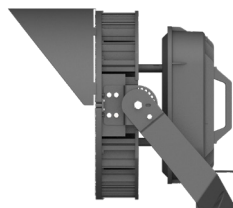

Technical Specifications

Electrical:

- Voltage: 120-277V AC 60Hz
- Wattage: 500W
- Power Factor: >0.90~0.97
- Efficacy: 150LPW

Mechanical:

- Die-Cast Aluminum Housing with Powder Coat Finish (Black)
- Cord type: 3' SJTW 18/3 AWG Cable
- Half Shroud & U Mounting Bracket Included
- Effective Projected Area (EPA): 1.8 (sq. ft.)
- Operating Temperature: -40°F to 176°F
- IP Rating: IP65, Suitable for Wet Locations
- 7-year Warranty

Shown with shroud

Side View

Back View