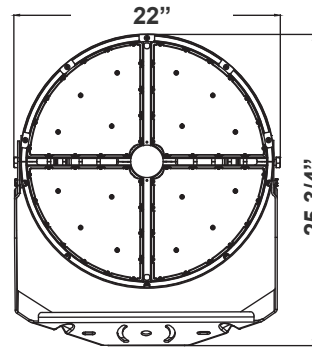

SFX SERIES OUTDOOR LIGHTING

SFX-G7-200-500W-45D-50K
GENERATION 7 STADIUM LIGHT

WESTGATE
THE FUTURE IS HERE...AND IT'S QUITE BRIGHT!

Customer Name: _____

Project Name: _____

Note: _____

Type: _____

25 3/4"(H) x 22"(W) x 20"(D)

Technical Specifications

Electrical:

- Voltage: 120-277V AC 60Hz
- Wattage: 500W
- Power Factor: >0.90~0.97
- Efficacy: 150LPW

Mechanical:

- Die-Cast Aluminum Housing with Powder Coat Finish (Black)
- Cord type: 3' SJTW 18/3 AWG Cable
- Half Shroud & U Mounting Bracket Included
- Effective Projected Area (EPA): 1.8 (sq. ft.)
- Operating Temperature: -40°F to 176°F
- IP Rating: IP65, Suitable for Wet Locations
- 7-year Warranty