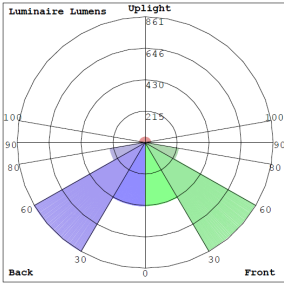

Technical Specifications

Electrical:

- Voltage: 120-277V AC 50/60Hz
- Wattage: 40W/50W/60W
- Power Factor: >0.95
- LPW: 105LM/W
- Total Harmonic Distortion: ≤19 %

Mechanical:

- Aluminum Housing With Sandy Black Finish
- Two 10FT Adjustable Suspension Cables
- White Painted Parts Are Treated With A Five-Stage Phosphate Bonding Process And Finished With High Reflectance Baked Enamel
- Opal Polycarbonate Tube Lens - Direct Down Light
- Operating Temperature: -22°F to +104°F
- IP Rating: IP20, Indoor Use Only
- 5-Year Warranty

Lighting:

- MCTP: Multi Color Temperature and Power (Selectable, The Switches are Inside The Canopy)
- Dimmable: 0~10V Dimming
- Total Lumens: 6300LM
- Color Temperatures: 3000K/3500K/4000K
- Color Rendering Index: CRI ≥ 80
- Beam Angle: 115°(H) x 109.6°(V)
- 50,000 Hours Rated Life

Other Models:

- 60W | 6300LM | SDTL-8FT-40-60W-MCTP-BK

Phone: (877) 805-2252 | Fax: (877) 805-2252
www.westgatemfg.com

WG-04102022

Photometrics: SDTL-8FT-40-60W-MCTP

BUD Rating: B1-U2-G1

Other Views:

Side View

Front View

Bottom View

Performance Table: SDTL-8FT-40-60W-MCTP

MODEL NO.	Wattage	Voltage	Lumens	Color Temp.	BUG Rating	LPW
SDTL-8FT-40-60W-MCTP	40W	120~277V	4200	3000K 3500K 4000K	B1-U2-G1	105
	50W		5250			
	60W		6300			