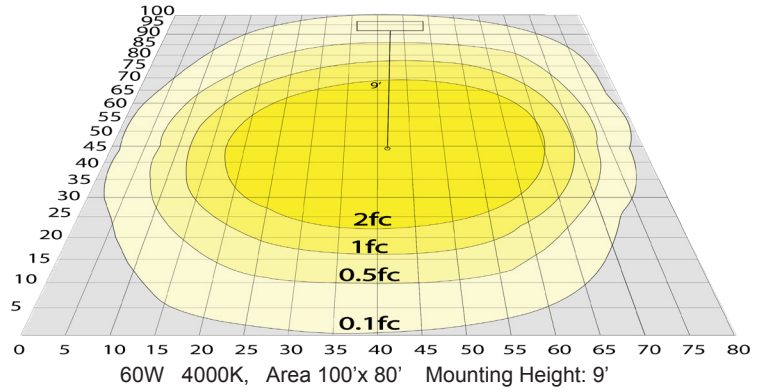

Technical Specifications

Electrical:

- Voltage: 120-277V AC 50/60Hz
- Wattage: 40W/50W/60W
- Power Factor: >0.95
- LPW: 105LM/W
- Total Harmonic Distortion: ≤19 %

Mechanical:

- Aluminum Housing With Sandy Black Finish
- Two 10FT Adjustable Suspension Cables
- White Painted Parts Are Treated With A Five-Stage Phosphate Bonding Process And Finished With High Reflectance Baked Enamel
- Opal Polycarbonate Tube Lens - Direct Down Light
- Operating Temperature: -22°F to +104°F
- IP Rating: IP20, Indoor Use Only
- 5-Year Warranty

Lighting:

- MCTP: Multi Color Temperature and Power (Selectable, The Switches are Inside The Canopy)
- Dimmable: 0~10V Dimming
- Total Lumens: 6300LM
- Color Temperatures: 3000K/3500K/4000K
- Color Rendering Index: CRI ≥ 80
- Beam Angle: 115°(H) x 109.6°(V)
- 50,000 Hours Rated Life

Other Models:

- 60W | 6300LM | SDTL-8FT-40-60W-MCTP-BK

Phone: (877) 805-2252 | Fax: (877) 805-2252
www.westgatemfg.com

WG-04102022

Photometrics: SDTL-8FT-40-60W-MCTP

BUD Rating: B1-U2-G1

Other Views:

Side View

Front View

Bottom View

Performance Table: SDTL-8FT-40-60W-MCTP

MODEL NO.	Wattage	Voltage	Lumens	Color Temp.	BUG Rating	LPW
SDTL-8FT-40-60W-MCTP	40W	120~277V	4200	3000K 3500K 4000K	B1-U2-G1	105
	50W		5250			
	60W		6300			