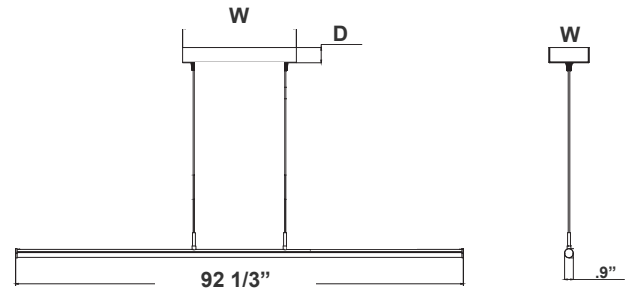

SDTL SERIES Commercial Lighting

SDTL-8FT-40-60W-MCTP
POWER & CCT- ADJUSTABLE LINEAR TUBE DECORATIVE SUSP. LIGHT

WESTGATE
THE FUTURE IS HERE...AND IT'S QUITE BRIGHT!

Customer Name: _____
Project Name: _____
Note: _____ | Type: _____

Canopy Dimension: 11 4/5"(W) x 1.6"(D) x 4 1/5"(W)

A modern decorative Euro-design suspended light suitable for conference tables, creative offices and department stores.

Features

- LED Superior Architectural Lights
- Opal Polycarbonate Tube Lens - Direct Down Light
- Aluminum Housing With Sandy Black Finish
- MCTP: Multi Color Temperature and Power (Selectable, the Switches Are Inside The Canopy)
- 5-Year Warranty

Technical Specifications

Electrical:

- Voltage: 120-277V AC 50/60Hz
- Wattage: 40W/50W/60W
- Power Factor: >0.95
- LPW: 105LM/W
- Total Harmonic Distortion: ≤19 %

Mechanical:

- Aluminum Housing With Sandy Black Finish
- Two 10FT Adjustable Suspension Cables
- White Painted Parts Are Treated With A Five-Stage Phosphate Bonding Process And Finished With High Reflectance Baked Enamel
- Opal Polycarbonate Tube Lens - Direct Down Light
- Operating Temperature: -22°F to +104°F
- IP Rating: IP20, Indoor Use Only
- 5-Year Warranty