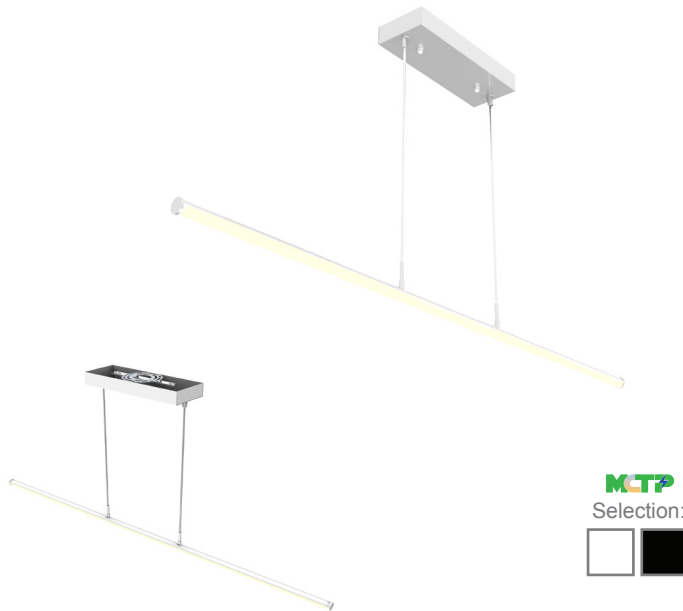

SDTL SERIES Commercial Lighting

SDTL-8FT-40-60W-MCTP
POWER & CCT- ADJUSTABLE LINEAR TUBE DECORATIVE SUSP. LIGHT

WESTGATE
THE FUTURE IS HERE...AND IT'S QUITE BRIGHT!

Customer Name: _____
Project Name: _____
Note: _____ | Type: _____

Canopy Dimension: 11 4/5"(W) x 1.6"(D) x 4 1/5"(W)

A modern decorative Euro-design suspended light suitable for conference tables, creative offices and department stores.

Features

- LED Superior Architectural Lights
- Opal Polycarbonate Tube Lens - Direct Down Light
- Aluminum Housing With Sandy Black Finish
- MCTP: Multi Color Temperature and Power (Selectable, the Switches Are Inside The Canopy)
- 5-Year Warranty

Technical Specifications

Electrical:

- Voltage: 120-277V AC 50/60Hz
- Wattage: 40W/50W/60W
- Power Factor: >0.95
- LPW: 105LM/W
- Total Harmonic Distortion: ≤19 %

Mechanical:

- Aluminum Housing With Sandy Black Finish
- Two 10FT Adjustable Suspension Cables
- White Painted Parts Are Treated With A Five-Stage Phosphate Bonding Process And Finished With High Reflectance Baked Enamel
- Opal Polycarbonate Tube Lens - Direct Down Light
- Operating Temperature: -22°F to +104°F
- IP Rating: IP20, Indoor Use Only
- 5-Year Warranty