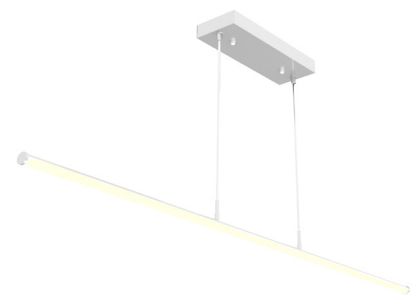

Bottom View

Performance Table: SDTL-8FT-40-60W-MCTP

MODEL NO.	Wattage	Voltage	Lumens	Color Temp.	BUG Rating	LPW
SDTL-8FT-40-60W-MCTP	40W	120~277V	4200	3000K 3500K 4000K	B1-U2-G1	105
	50W		5250			
	60W		6300			

Sample Ordering

Model	Size	Wattage	Wattage	Color Temp.
SDTL	8FT	40	60W	MCTP

Factory-Installed Options:

Blank = No Option For Accessories

OPT-EM-SL1INT = EMERGENCY BACKUP INTERNAL BATTERY

OPT-SEN-2US= ULTRASONIC BI-LEVEL DIMMING

FACTORY-INSTALLED OPTIONS:

Example:

- 1.SDTL-8FT-40-60W-MCTP (For SDTL 60W MCTP fixture 120-277V)
- 2.SDTL-8FT-40-60W-MCTP (For SDTL 60W MCTP fixture 120-277V)
  OPT-EM-SL1INT (EMERGENCY BACKUP INTERNAL BATTERY)