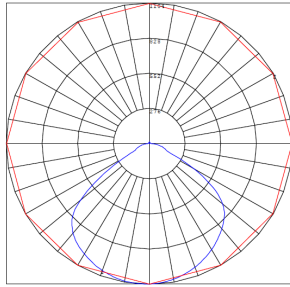

Other Models:

- 60W | 6300LM | SDTL-8FT-40-60W-MCTP-BK

Phone: (877) 805-2252 | Fax: (877) 805-2252
www.westgatemfg.com

WG-04102022

Photometrics: SDTL-8FT-40-60W-MCTP

BUD Rating: B1-U2-G1

Other Views:

Side View