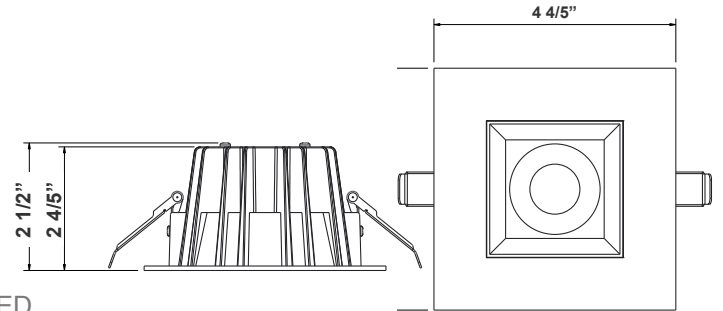

Note: \_\_\_\_\_ Type: \_\_\_\_\_

4 4/5"(D) x 2 1/2"(H)

LED DOWNLIGHTS (SMOOTH and BAFFLE TRIM) - 4" LED Anti-glare Downlight Comes Complete With An External Driver In a Junction Box. Commercial Grade Quality With Architectural Design