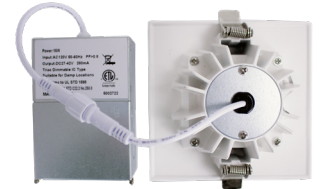

## Other Views:

Side View

Baffle Front View

Smooth Front View

Junction box 1-1/4" thick included with fixtures  
Back View