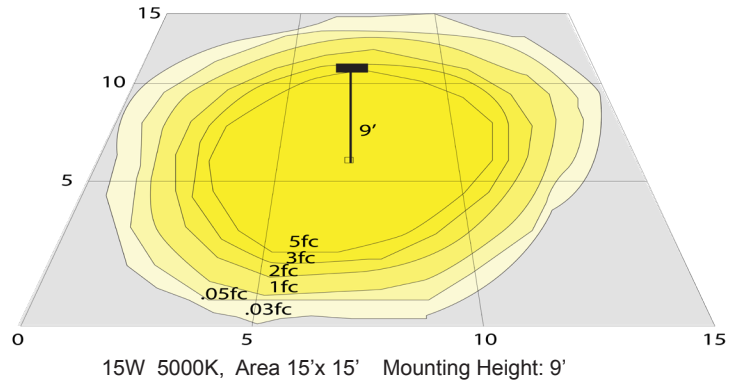

Photometrics: SDL4S-SB-MCT5-WH

BUG Rating: B2-U2-G0

Other Views:

Performance Table: SDL4S-SB-MCT5-WH

MODEL NO.	Wattage	Voltage	Lumens	Color Temp.	BUG Rating	LPW
SDL4S-SB-MCT5-WH	15W	120V	1350LM	2700K	B2-U2-G0	90
				3000K		
				3500K		
				4000K		
				5000K		

Sample Ordering

- - -

Accessories:

Blank = No Option For Accessories
RSL-EXT-10FT-MCT = 10 FT. EXTENSION CABLE FOR USE WITH ALL SLIM LIGHT
SSL6-RI = 6" Square Rough-in Plate, 26" Long
RSL-346-RIBH = 3", 4", 6" (ADJUSTABLE) ROUND GALVANIZED PLATE WITH BAR HANGERS

Factory-Installed Option:

Blank = No Option For Accessories
OPT-EM-DL1EXT = EXTERNAL BATTERY BACKUP

ACCESSORIES:

FACTORY-INSTALLED OPTION: