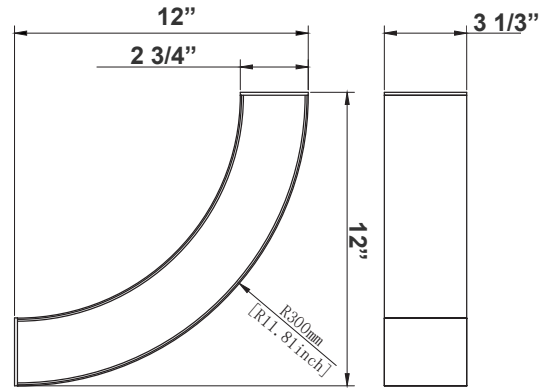

# SCXC SERIES Commercial Lighting

SCXC-Q24-10W-MCT4

**WESTGATE**  
THE FUTURE IS HERE...AND IT'S QUITE BRIGHT!

Customer Name: \_\_\_\_\_

Project Name: \_\_\_\_\_

Note: \_\_\_\_\_ Type: \_\_\_\_\_

12"(L) x 2 3/4"(W) x 3 1/3"(H)