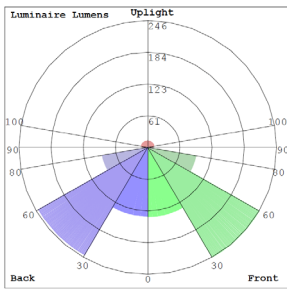

Photometrics: SCXC-Q24-10W-MCT4

BUD Rating: B1-U2-G1