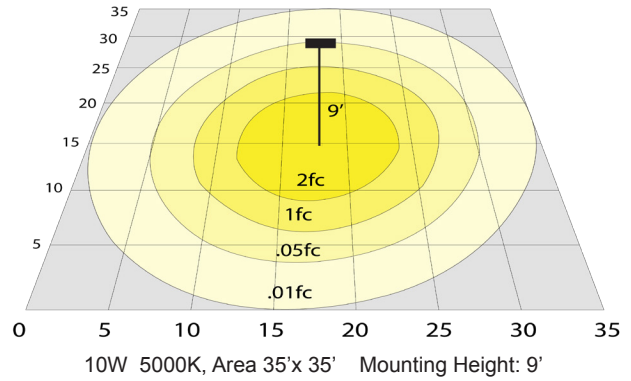

Photometrics: SCXC-Q24-10W-MCT4

BUD Rating: B1-U2-G1

Other Views:

Side View

Front View

Back View

Performance Table: SCXC-Q24-10W-MCT4

MODEL NO.	Wattage	Voltage	Lumens	Color Temp.	BUG Rating	LPW
SCXC-Q24-10W-MCT4	10W	120~277V	1100LM	3000K 3500K 4000K 5000K	B1-U2-G1	110

Sample Ordering

Model   **Size**   **Wattage**   **Color Temp.**

SCXC - Q24 - 10W - MCT4

Example:

1. SCXC-Q24-10W-MCT4 (For SCXC 10W MCT4 fixture 120-277V)