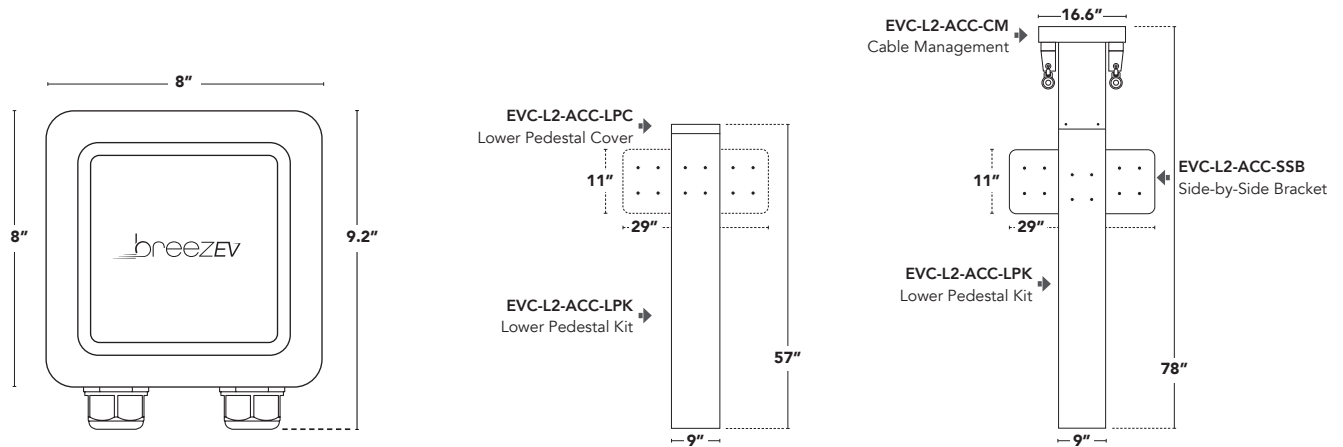

NEMA 14-50 output wire

PART #	DESCRIPTION	CHARGE AMPS	DIMENSIONS
EVC-L2-S48-18	SIMPLE 48A L2 CHARGER	UP TO 48A	8" x 9.2" x 4"

\* 5 YEAR EXTENDED WARRANTY AVAILABLE. CONTACT SALES REPRESENTATIVE FOR DETAILS  
CONTACT US FOR BAA INFORMATION  
AVAILABLE Q1 2023

## PEDESTALS / ACCESSORIES

PART #	DESCRIPTION
EVC-L2-ACC-LPK	LOWER PEDESTAL KIT FOR L2 CHARGER
EVC-L2-ACC-LPC	LOWER PEDESTAL COVER (FOR NON-MANAGEMENT PEDESTAL)
EVC-L2-ACC-CM	CABLE MANAGEMENT FOR PEDESTAL
EVC-L2-ACC-CMR	CABLE RETRACTOR W/ SPRING LOADED TETHER