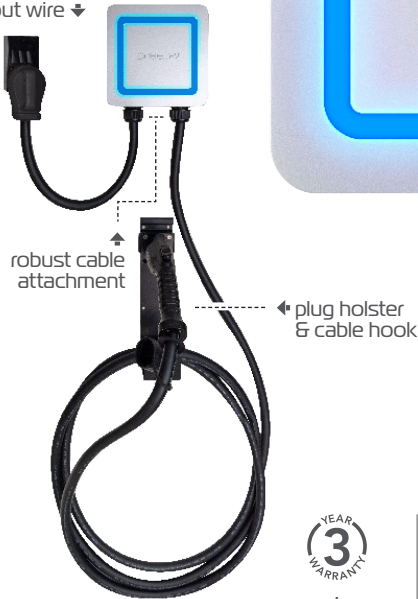

Our simple EV charging technology. These chargers offer up to 48A charging power and are the perfect EV charging solution for residential and commercial applications.

- ▶ 48A max output, can be adjusted to 40A, 32A, or 24A.
- ▶ Sleek, compact, rugged housing, for indoor & outdoor use.
- ▶ Mount to a wall or breezEV pedestal.
- ▶ Includes plug holster and cable hook.
- ▶ 18 ft cable with J1772 connector.
- ▶ Incoming power cord w/ NEMA 14-50 plug.
- ▶ Simply plug and charge, no internet connection or software required.

NEMA 14-50 output wire

PART #	DESCRIPTION	CHARGE AMPS	DIMENSIONS
EVC-L2-S48-18	SIMPLE 48A L2 CHARGER	UP TO 48A	8" x 9.2" x 4"

\* 5 YEAR EXTENDED WARRANTY AVAILABLE. CONTACT SALES REPRESENTATIVE FOR DETAILS  
CONTACT US FOR BAA INFORMATION  
AVAILABLE Q1 2023

## PEDESTALS / ACCESSORIES

PART #	DESCRIPTION
EVC-L2-ACC-LPK	LOWER PEDESTAL KIT FOR L2 CHARGER
EVC-L2-ACC-LPC	LOWER PEDESTAL COVER (FOR NON-MANAGEMENT PEDESTAL)
EVC-L2-ACC-CM	CABLE MANAGEMENT FOR PEDESTAL
EVC-L2-ACC-CMR	CABLE RETRACTOR W/ SPRING LOADED TETHER