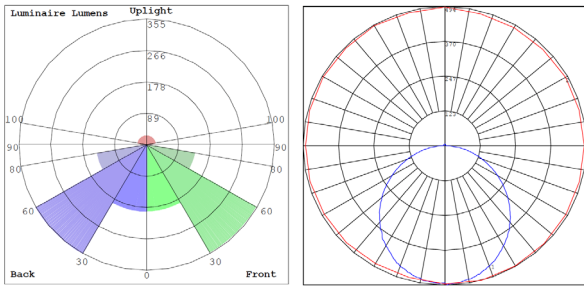

Photometrics: RSL8-MCT5

BUG Rating: B1-U2-G1