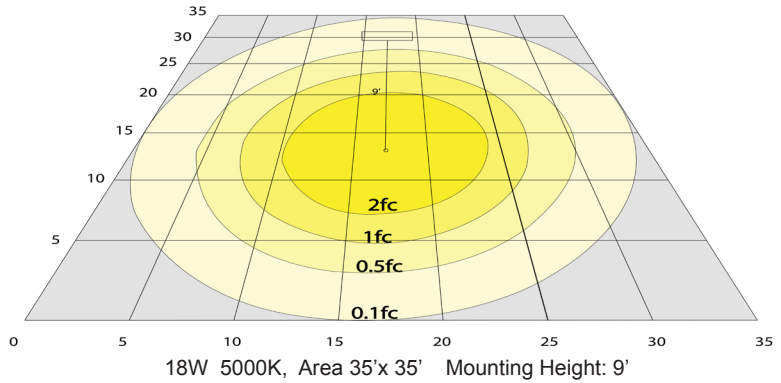

BUG Rating: B1-U2-G1

Other Views:

Side View

Front View

Junction box 1-1/4" thick included with fixtures

Back View

Performance Table: RSL8-MCT5

MODEL NO.	Wattage	Voltage	Lumens	Color Temp.	BUG Rating	LPW
RSL8-MCT5	18W	120V	1350LM	2700K	B1-U2-G1	75
				3000K		
				3500K		
				4000K		
				5000K		