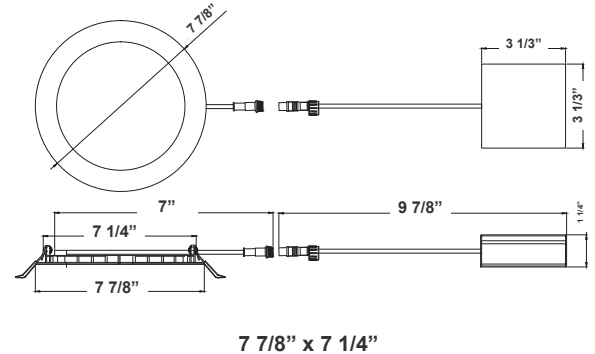

RSL SERIES RESIDENTIAL LIGHTING

RSL8-MCT5
LED ULTRA SLIM RECESSED LIGHTS

Customer Name: _____
Project Name: _____
Note: _____ | Type: _____

LED DOWNLIGHTS (SMOOTH TRIM) - 8" ROUND Ideal for New As Well As Old Residential And Commercial Constructions.

Features

- 8" Smooth Recessed Trim
- Multi CCT (Selectable Switch on the Back of the driver)
- Isolated Driver for Improved Thermal Management
- 5-Year Warranty
- Spun Aluminum with White Powder Coat Finish

Technical Specifications

Electrical:

- Voltage: 120V AC
- Output Voltage: 36VDC
- Power Factor: >0.90
- Wattage: 18W
- Efficacy: 75 LPW
- Total Harmonic Distortion: ≤15 %

Mechanical:

- 1/4" Thick
- Up to 9 AWG18 Wires
- Die-cast Aluminum with white powder coat finish
- Pot Light Housing is Not Required Even for Insulated Ceiling
- Junction box 1-1/4" Thick Included with Fixture
- Typel Crated: Approved for direct contact with insulation
- Maximum Ambient Temperature: -40°F to 104°F
- Damp Location
- 5-Year Warranty

Lighting:

- Dimming: Dimmable Down to 10% Using a Standard TRIAC LED Dimmer
- Lens: 0.125" White Translucent Acrylic
- Can Rotate after Installation to Align
- LED: Seoul DOB (Driver On Board) Technology
- Optics: White Translucent Acrylic
- Total Lumens: 1350LM
- Color Temperatures: 2700K/ 3000K/ 3500K/ 4000K/ 5000K
- Multi CCT (Selectable Switch on the Back of the driver)
- Color Rendering Index: CRI ≥ 80
- Beam Angle: 100°-110°
- Rated life: 50,000 hrs

Applications:

- LED recessed trims have been designed to be a flexible lighting solution for new construction applications, Ideal for closets, storage areas, attics, corridors, or general lighting solutions for residential and commercial applications

Lighting Supplier Since 2003

WAREHOUSE-LIGHTING.COM

Warehouse-Lighting.com
2750 South 163rd St
New Berlin, WI 53151

Warehouse-Lighting.com
Phone: 888-454-4480
info@warehouse-lighting.com