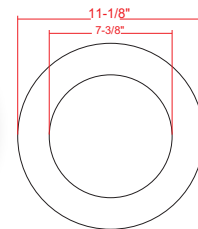

Photometrics: RSL8-MCT5

Other Views:

Side View

Performance Table: RSL8-MCT5

MODEL NO.	Wattage	Voltage	Lumens	Color Temp.	BUG Rating	LPW
RSL8-MCT5	18W	120V	1350LM	2700K	B1-U2-G1	75
				3000K		
				3500K		
				4000K		
				5000K		

Sample Ordering

Model   **Color Temp.**

RSL8 - MCT5

Accessories:

Blank = No Option For Accessories

RSL-EXT-10FT-MCT = 10 FT. EXTENSION CABLE FOR USE WITH ALL SLIM LIGHT

RSL8-RI = 8" ROUND ROUGH-IN PLATE, 26" LONG

RSL8-GR = GOOF RING FOR 8IN LIGHTS WITH BUTTERFLY WINGS

Factory-Installed Option:

Blank = No Option For Accessories

OPT-EM-DL1EXT = EXTERNAL BATTERY BACKUP

Example:

1. RSL8-MCT5 (FOR RSL8 18W MCT5 FIXTURE 120V)

2. RSL8-MCT5 (FOR RSL8 18W MCT5 FIXTURE 120V)
OPT-EM-DL1EXT (EXTERNAL BATTERY BACKUP)

ACCESSORIES:

E-26

Includes Medium Base E-26
Screw-in Adapter That Fits Any
Standard

RSL8-RI

8" Round Rough-in Plate,
26" Long

RSL-EXT-10FT-MCT

10 Ft. Extension Cable For use
with all Slim Light

RSL8-GR

Goof Ring For 8in Lights With Butterfly Wings

FACTORY-INSTALLED OPTION:

OPT-EM-DL1EXT
EXTERNAL BATTERY BACKUP

Lighting Supplier Since 2003

WAREHOUSE-LIGHTING.COM

Warehouse-Lighting.com
2750 South 163rd St
New Berlin, WI 53151

Warehouse-Lighting.com
Phone: 888-454-4480
info@warehouse-lighting.com