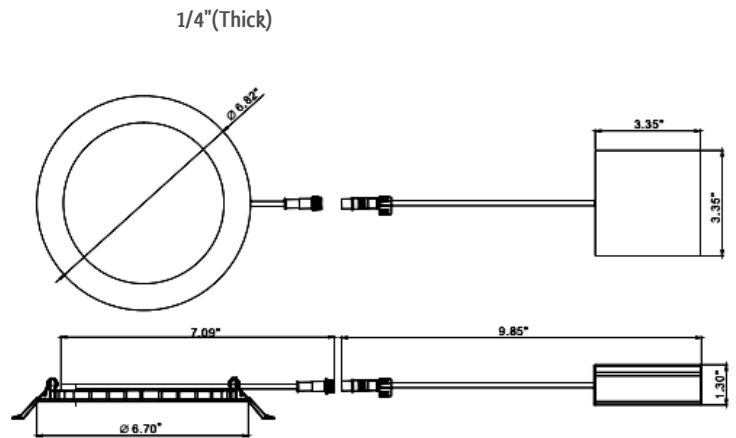

JOB NAME: \_\_\_\_\_

DATE: \_\_\_\_\_

TYPE: \_\_\_\_\_

**DIMENSIONS:**

Junction box 1" thick included with fixture

**RSL6-MCT5**

**6" LED 5CCT ULTRA SLIM RECESSED LIGHT**

Ideal for New as well as old residential and commercial constructions.

**ELECTRICAL SPECIFICATIONS:**

- Voltage: 120VAC
- Wattage: 15W
- Power factor: >0.90
- Efficacy: 75~80LM/W
- Class 2 Driver

**HOUSING SPECIFICATIONS:**

- 1/4" Thick
- Die-cast Aluminum with white powder coat finish
- Pot light housing is not required even for insulated ceiling
- Junction box 1" thick included with fixture
- Type IC rated: Approved for direct contact with insulation
- Operating temperature: -40°F ~ 104°F
- Lifespan: 50,000 hrs.
- Air-tight and damp location approved

MODEL	WATTS	VOLTAGE	LUMENS	COLOR TEMP
RSL6-MCT5	15W	120VAC	1125LM	Multi Color Temp. 27K/30K/35K/40K/50K

**OPTIONAL ACCESSORIES:**

RSL-EXT-10FT

RSL6-RI/RSL4-RI-13

MODEL	DESCRIPTION
RSL-EXT-10FT-MCT	10 Ft. Extension Cable For use with all MCT Slim Light
RSL6-RI-13	6" Round Rough-in Plate, 13" Long
RSL6-RI	6" Round Rough-in Plate, 26" Long