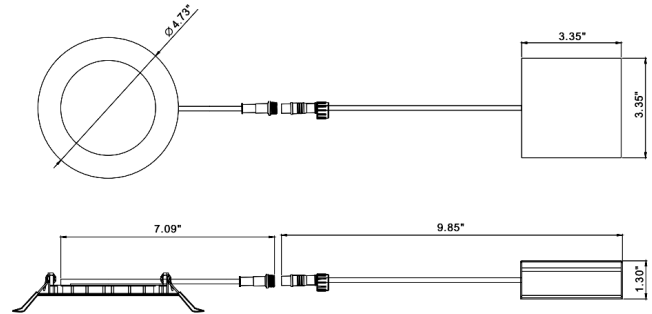

JOB NAME: \_\_\_\_\_

DATE: \_\_\_\_\_

TYPE: \_\_\_\_\_

Junction box 1" thick included with fixture

## DIMENSIONS:

1/4" (Thick)

#### OPTIONAL ACCESSORIES:

RSL-EXT-10FT

RSL4-RI/RSL4-RI26

MODEL	DESCRIPTION
RSL-EXT-10FT-MCT	10 Ft. Extension Cable For use with all MCT Slim Light
RSL4-RI	4" Round Rough-in Plate, 13" Long
RSL4-RI26	4" Round Rough-in Plate, 26" Long