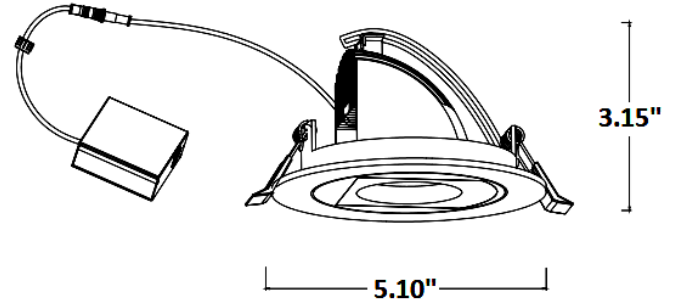

Junction box 1" thick included with fixtures

**DIMENSIONS:**

4" Diameter

**RSL4-APD-MCT5**

**LED ADJUSTABLE PULL-DOWN ULTRA SLIM RECESSED LIGHTS**

Ideal for New as well as old residential and commercial constructions.

**ELECTRICAL SPECIFICATIONS:**

- Voltage: 120VAC
- Wattage: 10W
- Power factor: >0.90
- Efficacy: 70LM/W

**HOUSING SPECIFICATIONS:**

- Die-cast Aluminum with white powder coat finish
- Pot light housing is not required even for insulated ceiling
- Junction box 1" thick included with fixture
- Type IC rated: Approved for direct contact with insulation
- Operating temperature: -40°F ~ 104°F
- Lifespan: 50,000 Hrs.
- Air-tight and damp location approved

**CERTIFICATIONS: ETL,ES**

MODEL	WATTS	VOLTAGE	LUMENS	COLOR TEMP
RSL4-APD-MCT5	10W	120VAC	700LM	MCT

**LIGHTING SPECIFICATIONS:**

- Dimming: dimmable
- Lens: 0.125" white translucent acrylic
- Optics: White translucent acrylic
- LED: Seoul DOB (Driver On Board) Technology
- Total lumens: 700LM
- Color temperature:  
MCT: 2700K/3000K/3500K /4000K/5000K
- Color rendering index: >80
- Beam Angle: 45°
- Adjustability of Rotation: 358°

## RSL4-APD-MCT5

LED ADJUSTABLE PULL-DOWN ULTRA SLIM  
RECESSED LIGHTS

MODEL	WATTS	VOLTAGE	LUMENS	COLOR TEMP
RSL4-APD-MCT5	10W	120VAC	700LM	MCT