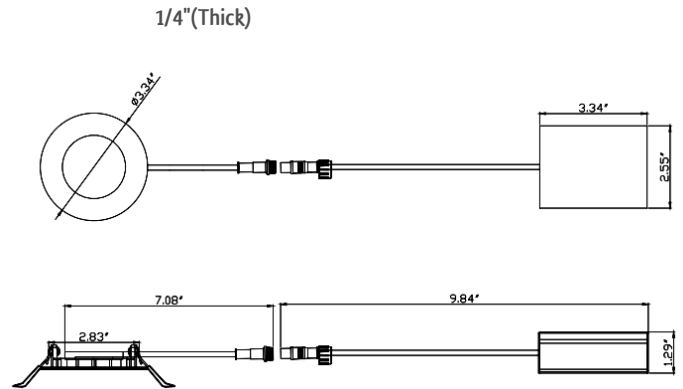

JOB NAME: _____

DATE: _____

TYPE: _____

DIMENSIONS:

Junction box 1" thick included with fixture

RSL3-MCT5

3" LED CCT5 ULTRA SLIM RECESSED LIGHTS

Ideal for New as well as old residential and commercial constructions.

ELECTRICAL SPECIFICATIONS:

- Voltage: 120VAC
- Wattage: 6W
- Power factor: >0.90
- Efficacy: 66LM/W,70LM/W

HOUSING SPECIFICATIONS:

- 1/4" Thick
- Die-cast Aluminum with white powder coat finish
- Pot light housing is not required even for insulated ceiling
- Junction box 1" thick included with fixture
- Type IC rated: Approved for direct contact with insulation
- Operating temperature: -40°F ~ 104°F
- Lifespan: 50,000 Hrs.
- Air-tight and damp location approved

CERTIFICATIONS: ETL,ES

WARRANTY: 5 years

OPTIONAL ACCESSORIES:

RSL-EXT-10FT-MCT

RSL3-RI

MODEL	DESCRIPTION
RSL-EXT-10FT	10 Ft. Extension Cable For use with all MCT Slim Light
RSL3-RI	3" Round Rough-in Plate,26" long