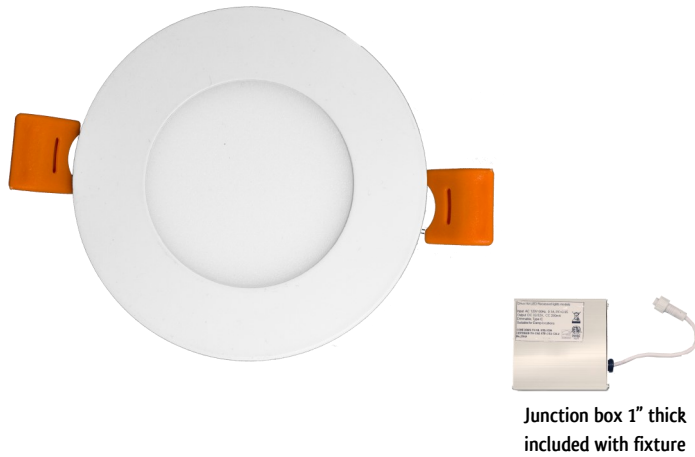

JOB NAME: _____

DATE: _____

TYPE: _____

DIMENSIONS:

Junction box 1" thick included with fixture

RSL3-MCT5

3" LED CCT5 ULTRA SLIM RECESSED LIGHTS

Ideal for New as well as old residential and commercial constructions.

ELECTRICAL SPECIFICATIONS:

- Voltage: 120VAC
- Wattage: 6W
- Power factor: >0.90
- Efficacy: 66LM/W,70LM/W

HOUSING SPECIFICATIONS:

- 1/4" Thick
- Die-cast Aluminum with white powder coat finish
- Pot light housing is not required even for insulated ceiling
- Junction box 1" thick included with fixture
- Type IC rated: Approved for direct contact with insulation
- Operating temperature: -40°F ~ 104°F
- Lifespan: 50,000 Hrs.
- Air-tight and damp location approved

CERTIFICATIONS: ETL,ES

WARRANTY: 5 years

OPTIONAL ACCESSORIES:

RSL-EXT-10FT-MCT

RSL3-RI

MODEL	DESCRIPTION
RSL-EXT-10FT	10 Ft. Extension Cable For use with all MCT Slim Light
RSL3-RI	3" Round Rough-in Plate,26" long

LIGHTING SPECIFICATIONS:

- Dimming: dimmable
- Lens: 0.125" white translucent acrylic
- Optics: White translucent acrylic
- LED: Seoul DOB (Driver On Board) Technology
- Total lumens: 400LM/420LM
- Color temperature:
MCT: 2700K/3000K/3500K/4000K/5000K
- Color rendering index: >80
- Beam Angle: 100°-110°