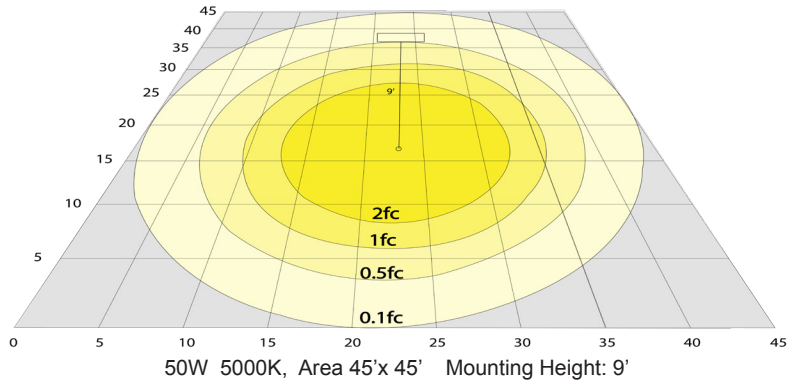

Other Views:

Side View