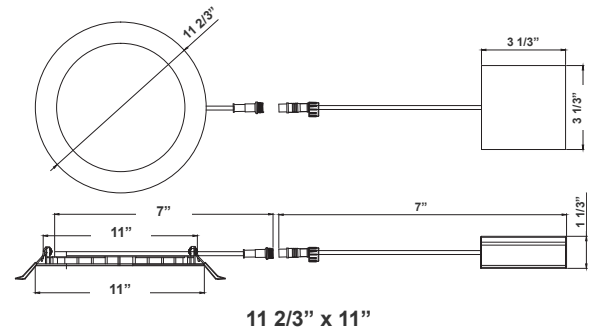

RSL SERIES

RSL12-MCT5-WP
WET LOCATION LED ULTRA SLIM RECESSED LIGHTS

MCT5 Multi Color Temperature (Selectable)

WESTGATE
THE FUTURE IS HERE...AND IT'S QUITE BRIGHT!

Customer Name: _____

Project Name: _____

Note: _____

Type: _____

LED DOWNLIGHTS (SMOOTH TRIM) - 12" ROUND Ideal for New As Well As Old Residential And Commercial Constructions.

Features

- 12" Smooth Recessed Trim
- Multi CCT (Selectable Switch On The Back Of The Driver)
- Isolated Driver For Improved Thermal Management
- 5-Year Warranty
- Spun Aluminum With White Powder Coat Finish

Technical Specifications

Electrical:

- Voltage: 120V AC
- Output Voltage: 36VDC
- Power Factor: >0.90
- Wattage: 24W
- Efficacy: 75 LPW
- Total Harmonic Distortion: $\leq 15\%$

Mechanical:

- 1/4" Thick
- Up to 9 AWG18 Wires
- Die-Cast Aluminum With White Powder Coat Finish
- Pot Light Housing is Not Required Even For Insulated Ceiling
- Junction Box 1" Thick Included with Fixture
- Typel Crated: Approved For Direct Contact With Insulation
- Maximum Ambient Temperature: -40°F to 104°F
- Suitable For Wet Location

Lighting:

- Multi CCT (Selectable Switch On The Back Of The Driver) Color Temperatures: 2700K/ 3000K/ 3500K/ 4000K/ 5000K
- Dimming: Dimmable Down to 10% Using A Standard TRIAC LED Dimmer
- Lens: 0.125" White Translucent Acrylic
- Can Rotate After Installation to Align
- LED: Seoul DOB (Driver On Board) Technology
- Optics: White Translucent Acrylic
- Total Lumens: 1800LM
- Color Rendering Index: CRI ≥ 80
- Beam Angle: 100°-110°
- Rated Life: 50,000 hrs

Applications:

- LED recessed trims have been designed to be a flexible lighting solution for new construction applications, Ideal for closets, storage areas, attics, corridors, or general lighting solutions for residential and commercial applications

Other Models:

• 6W | 400LM | RSL3-MCT5-WP • 9W | 630LM | RSL4-MCT5-WP • 15W | 1125LM | RDL6-MCT5-WP • 18W | 1350LM | RSL8-MCT5-WP • 20W | 1500LM | RSL10-MCT5-WP

Phone: (877) 805-2252 | Fax: (877) 805-2252
www.westgatemfg.com