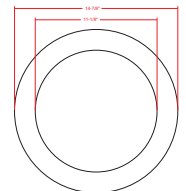

**Accessories:**

Blank = No Option For Accessories  
 RSL-EXT-10FT-MCT = 10 FT. EXTENSION CABLE FOR USE WITH ALL SLIM LIGHT  
 RSL12-RI = 12" Round Rough-in Plate, 26" Long  
 RSL12-GR = GOOF RING FOR 12IN LIGHTS WITH BUTTERFLY WINGS

**Factory-Installed Option:**

Blank = No Option For Accessories  
 OPT-EM-RSL = EXTERNAL BATTERY BACKUP

**ACCESSORIES:**

**RSL-EXT-10FT-MCT**  
 10 Ft. Extension Cable For use with all Slim Light

**RSL12-RI**  
 12" Round Rough-in Plate, 26" Long