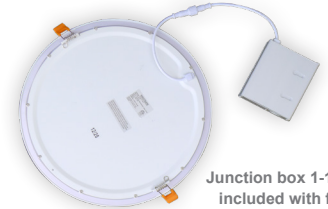

**Photometrics:** RSL12-MCT5-WP

BUG Rating: B1-U2-G1

**Other Views:**

Side View

Front View

Junction box 1-1/4" thick included with fixtures

Back View

**Performance Table:** RSL12-MCT5-WP