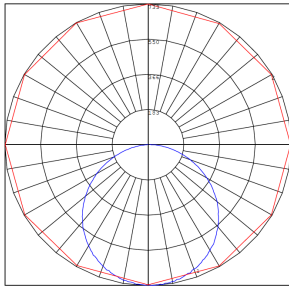

Photometrics: RSL12-MCT5-WP

BUG Rating: B1-U2-G1