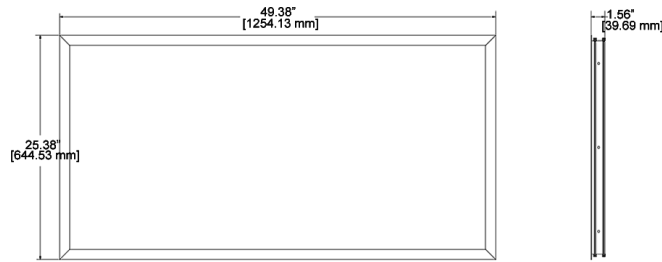

RMKPANEL2X4

Project:	Type:
Prepared By:	Date:

Recessed mounting kits for drywall ceilings.

Color: White

Weight: 8.0 lbs

Technical Specifications

Construction

Construction:

Other

Description:

LPANEL 2X4 recessed mounting kit for drywall ceilings

Dimensions

ROUGH IN CUT OUT
24 5/8" X 48 5/8"